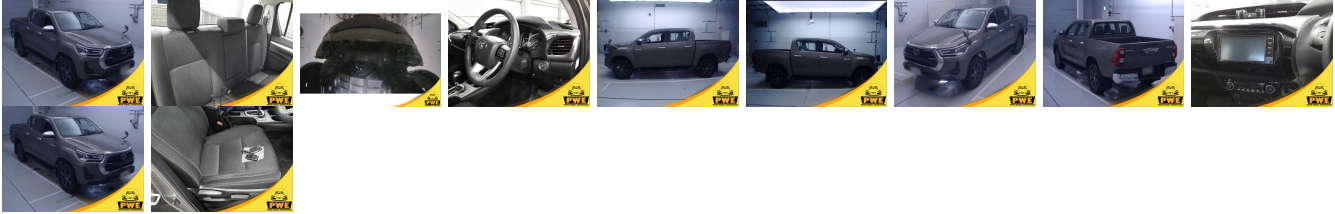

Vehicle Information

PWE 1225

TOYOTA

First Registration Year: 2021-03
Manufacture Year: 2021-03

Model: HILUX	Chassis No: GUN125-887****	Transmission: Automatic	Exterior:
Grade: 4.5		Mileage: 32,000	Interior:
Fuel: Diesel	Engine:	Engine Capacity: 2,400	
Drive Train: 4WD	Seats: 5	Color: Dark Green	

Vehicle Options:

Pwr Steering	Pwr Wind	Pwr Mirrors	Center Lock
Air Cond	Reverse Camera	Pwr Slide Door	Easy Closer
Cruise Control	ABS	Air Bag	Fog Lamps
HID Head Lamps	LED Head Lamps	Spare Key	Remote Key
Push Start	Seat Heater	Pwr Seat	Leather Seat
Floor Mat	Sun Roof	Alloy Wheels	Grill Guard
Rear Wiper	Rear Spoiler	Stereo	Navi/TV
Car CD	Car MD	AUX	Spare Tire
Spare Tire Case	Puncture Repairing Kit	Tool	Jack
Operators Manual	Maint. Record		