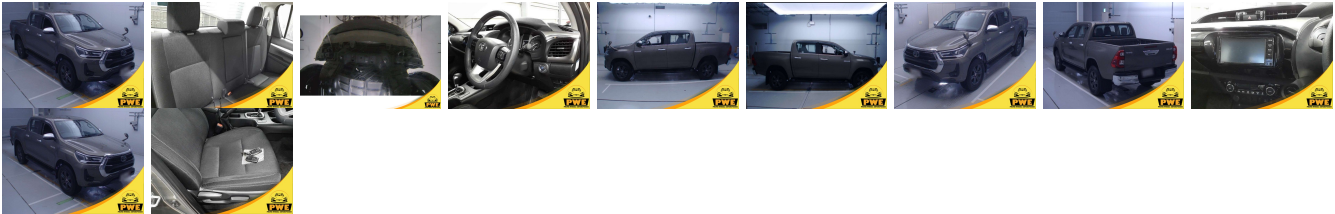

Vehicle Information

PWE 1225

TOYOTA

First Registration Year: 2021-03
Manufacture Year: 2021-03

Model:	HILUX	Chassis No:	GUN125-887****	Transmission:	Automatic	Exterior:	
Grade:	4.5	Engine:		Mileage:	32,000	Interior:	
Fuel:	Diesel	Seats:	5	Engine Capacity:	2,400		
Drive Train:	4WD			Color:	Dark Green		

Vehicle Options:

Pwr Steering	Pwr Wind	Pwr Mirrors	Center Lock
Air Cond	Reverse Camera	Pwr Slide Door	Easy Closer
Cruise Control	ABS	Air Bag	Fog Lamps
HID Head Lamps	LED Head Lamps	Spare Key	Remote Key
Push Start	Seat Heater	Pwr Seat	Leather Seat
Floor Mat	Sun Roof	Alloy Wheels	Grill Guard
Rear Wiper	Rear Spoiler	Stereo	Navi/TV
Car CD	Car MD	AUX	Spare Tire
Spare Tire Case	Puncture Repairing Kit	Tool	Jack
Operators Manual	Maint. Record		