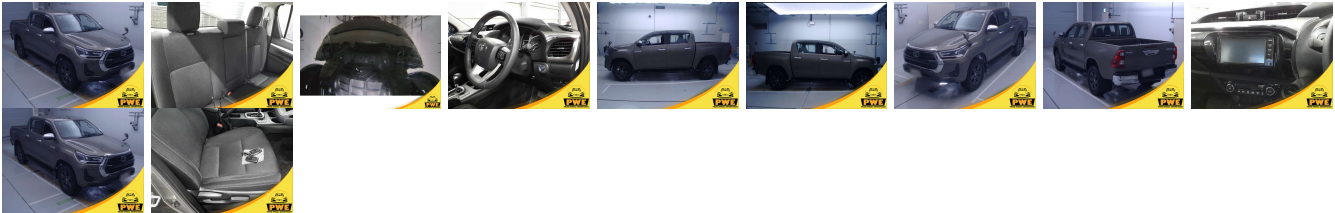

Vehicle Information

PWE 1225

TOYOTA

First Registration Year: 2021-03
Manufacture Year: 2021-03

Model: HILUX **Chassis No:** GUN125-887**** **Transmission:** Automatic **Exterior:**
Grade: 4.5 **Engine:** **Mileage:** 32,000 **Interior:**
Fuel: Diesel **Engine Capacity:** 2,400
Drive Train: 4WD **Seats:** 5 **Color:** Dark Green

Vehicle Options:

Pwr Steering	Pwr Wind	Pwr Mirrors	Center Lock
Air Cond	Reverse Camera	Pwr Slide Door	Easy Closer
Cruise Control	ABS	Air Bag	Fog Lamps
HID Head Lamps	LED Head Lamps	Spare Key	Remote Key
Push Start	Seat Heater	Pwr Seat	Leather Seat
Floor Mat	Sun Roof	Alloy Wheels	Grill Guard
Rear Wiper	Rear Spoiler	Stereo	Navi/TV
Car CD	Car MD	AUX	Spare Tire
Spare Tire Case	Puncture Repairing Kit	Tool	Jack
Operators Manual	Maint. Record		