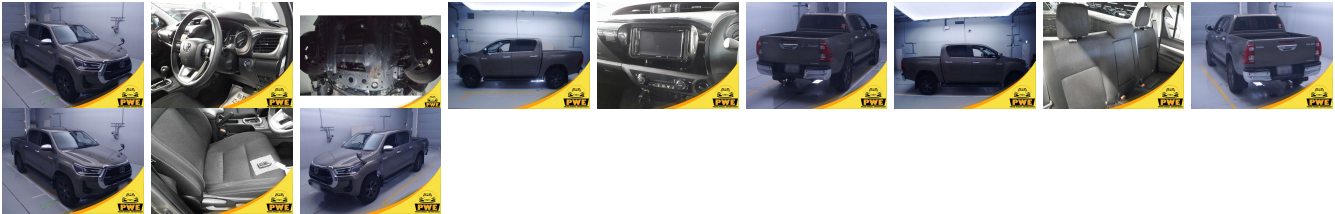

Vehicle Information

PWE 1226

TOYOTA

First Registration Year: 2021-10
Manufacture Year: 2021-10

Model:	HILUX	Chassis No:	GUN125-465****	Transmission:	Automatic	Exterior:	
Grade:	4.5			Mileage:	40,000	Interior:	
Fuel:	Diesel	Engine:		Engine Capacity:	2,400		
Drive Train:	4WD	Seats:	5	Color:	BROWN		

Vehicle Options:

Pwr Steering	Pwr Wind	Pwr Mirrors	Center Lock
Air Cond	Reverse Camera	Pwr Slide Door	Easy Closer
Cruise Control	ABS	Air Bag	Fog Lamps
HID Head Lamps	LED Head Lamps	Spare Key	Remote Key
Push Start	Seat Heater	Pwr Seat	Leather Seat
Floor Mat	Sun Roof	Alloy Wheels	Grill Guard
Rear Wiper	Rear Spoiler	Stereo	Navi/TV
Car CD	Car MD	AUX	Spare Tire
Spare Tire Case	Puncture Repairing Kit	Tool	Jack
Operators Manual	Maint. Record		