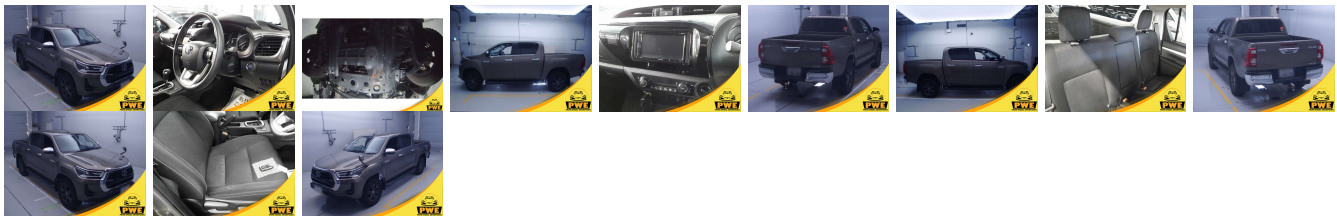

**Vehicle Information**

**PWE 1226**

TOYOTA

**First Registration Year:** 2021-10  
**Manufacture Year:** 2021-10

**Model:** HILUX      **Chassis No:** GUN125-465\*\*\*\*      **Transmission:** Automatic      **Exterior:**  
**Grade:** 4.5      **Engine:**      **Mileage:** 40,000      **Interior:**  
**Fuel:** Diesel      **Engine Capacity:** 2,400  
**Drive Train:** 4WD      **Seats:** 5      **Color:** BROWN

**Vehicle Options:**

Pwr Steering	Pwr Wind	Pwr Mirrors	Center Lock
Air Cond	Reverse Camera	Pwr Slide Door	Easy Closer
Cruise Control	ABS	Air Bag	Fog Lamps
HID Head Lamps	LED Head Lamps	Spare Key	Remote Key
Push Start	Seat Heater	Pwr Seat	Leather Seat
Floor Mat	Sun Roof	Alloy Wheels	Grill Guard
Rear Wiper	Rear Spoiler	Stereo	Navi/TV
Car CD	Car MD	AUX	Spare Tire
Spare Tire Case	Puncture Repairing Kit	Tool	Jack
Operators Manual	Maint. Record		