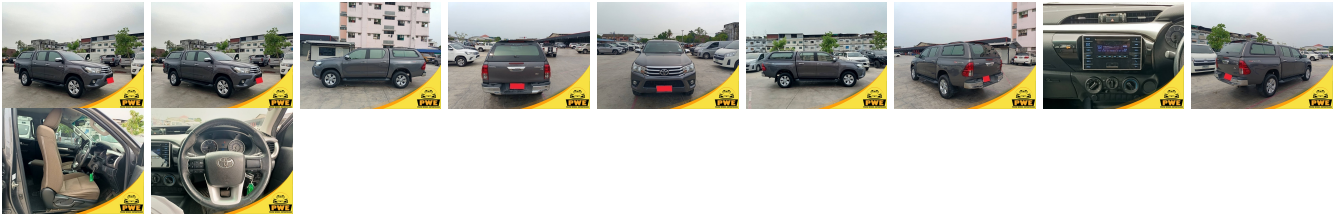

Vehicle Information

PWE 1555

TOYOTA

First Registration Year: 2017-01
 Manufacture Year: 2017-01

Model: HILUX **Chassis No:** MR0JB8DDXXXXX **Transmission:** Automatic **Exterior:**
Grade: 4.5 **Engine:** **Mileage:** 72,500 **Interior:**
Fuel: Diesel **Seats:** 5 **Engine Capacity:** 2,400
Drive Train: 2WD **Color:** DARK GRAY

Vehicle Options:

Pwr Steering	Pwr Wind	Pwr Mirrors	Center Lock
Air Cond	Reverse Camera	Pwr Slide Door	Easy Closer
Cruise Control	ABS	Air Bag	Fog Lamps
HID Head Lamps	LED Head Lamps	Spare Key	Remote Key
Push Start	Seat Heater	Pwr Seat	Leather Seat
Floor Mat	Sun Roof	Alloy Wheels	Grill Guard
Rear Wiper	Rear Spoiler	Stereo	Navi/TV
Car CD	Car MD	AUX	Spare Tire
Spare Tire Case	Puncture Repairing Kit	Tool	Jack
Operators Manual	Maint. Record		