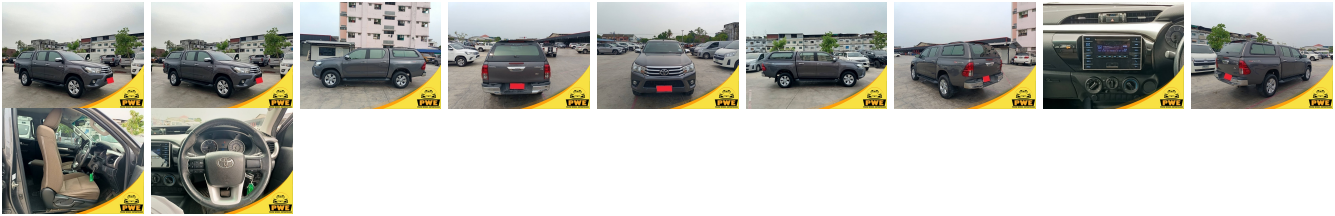

Vehicle Information

PWE 1555

TOYOTA

First Registration Year: 2017-01
Manufacture Year: 2017-01

Model: HILUX **Chassis No:** MR0JB8DDXXXXX **Transmission:** Automatic **Exterior:**
Grade: 4.5 **Engine:** **Mileage:** 72,500 **Interior:**
Fuel: Diesel **Seats:** 5 **Engine Capacity:** 2,400
Drive Train: 2WD **Color:** DARK GRAY

Vehicle Options:

Pwr Steering	Pwr Wind	Pwr Mirrors	Center Lock
Air Cond	Reverse Camera	Pwr Slide Door	Easy Closer
Cruise Control	ABS	Air Bag	Fog Lamps
HID Head Lamps	LED Head Lamps	Spare Key	Remote Key
Push Start	Seat Heater	Pwr Seat	Leather Seat
Floor Mat	Sun Roof	Alloy Wheels	Grill Guard
Rear Wiper	Rear Spoiler	Stereo	Navi/TV
Car CD	Car MD	AUX	Spare Tire
Spare Tire Case	Puncture Repairing Kit	Tool	Jack
Operators Manual	Maint. Record		