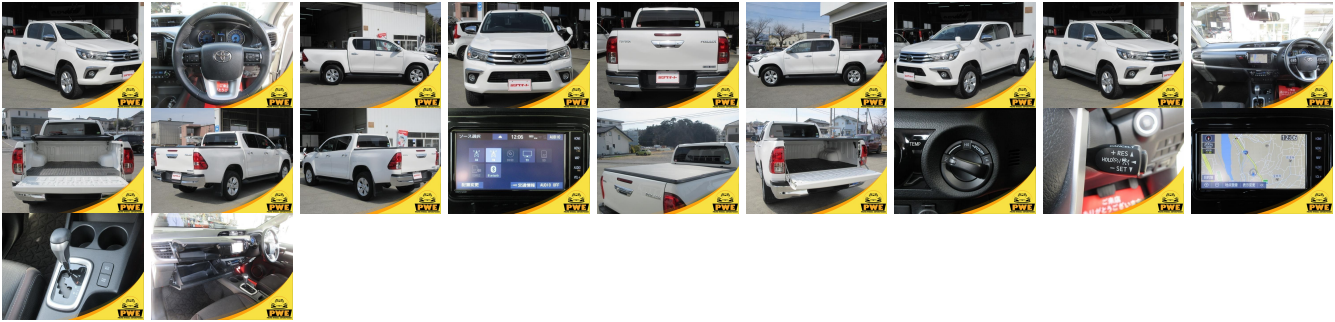

Vehicle Information

PWE 1228

TOYOTA

First Registration Year: 2016-02
Manufacture Year: 2016-02

Model:	HILUX	Chassis No:	GUN125-954****	Transmission:	Automatic	Exterior:	
Grade:	4.5	Engine:		Mileage:	35,000	Interior:	
Fuel:	Diesel	Seats:	5	Engine Capacity:	2,400		
Drive Train:	4WD			Color:	PEARL		

Vehicle Options:

Pwr Steering	Pwr Wind	Pwr Mirrors	Center Lock
Air Cond	Reverse Camera	Pwr Slide Door	Easy Closer
Cruise Control	ABS	Air Bag	Fog Lamps
HID Head Lamps	LED Head Lamps	Spare Key	Remote Key
Push Start	Seat Heater	Pwr Seat	Leather Seat
Floor Mat	Sun Roof	Alloy Wheels	Grill Guard
Rear Wiper	Rear Spoiler	Stereo	Navi/TV
Car CD	Car MD	AUX	Spare Tire
Spare Tire Case	Puncture Repairing Kit	Tool	Jack
Operators Manual	Maint. Record		

\$19,900