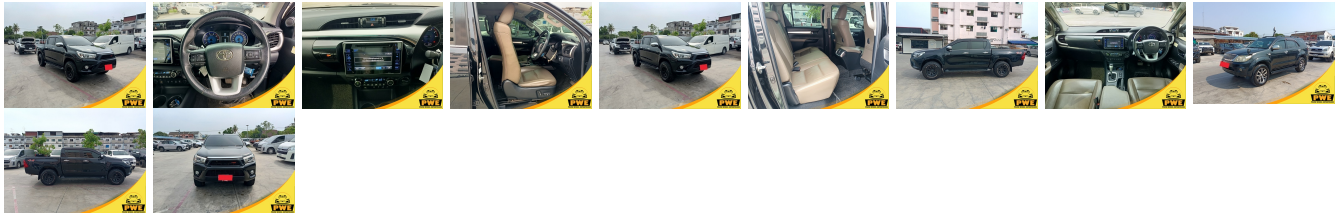

Vehicle Information

PWE 1556

TOYOTA

First Registration Year: 2015-01
Manufacture Year: 2015-01

Model: HILUX **Chassis No:** MR0BA3CDXXXXX **Transmission:** Automatic **Exterior:**
Grade: 4.5 **Engine:** **Mileage:** 44,000 **Interior:**
Fuel: Diesel **Seats:** 5 **Engine Capacity:** 2,800
Drive Train: 4WD **Color:** BLACK

Vehicle Options:

Pwr Steering	Pwr Wind	Pwr Mirrors	Center Lock
Air Cond	Reverse Camera	Pwr Slide Door	Easy Closer
Cruise Control	ABS	Air Bag	Fog Lamps
HID Head Lamps	LED Head Lamps	Spare Key	Remote Key
Push Start	Seat Heater	Pwr Seat	Leather Seat
Floor Mat	Sun Roof	Alloy Wheels	Grill Guard
Rear Wiper	Rear Spoiler	Stereo	Navi/TV
Car CD	Car MD	AUX	Spare Tire
Spare Tire Case	Puncture Repairing Kit	Tool	Jack
Operators Manual	Maint. Record		