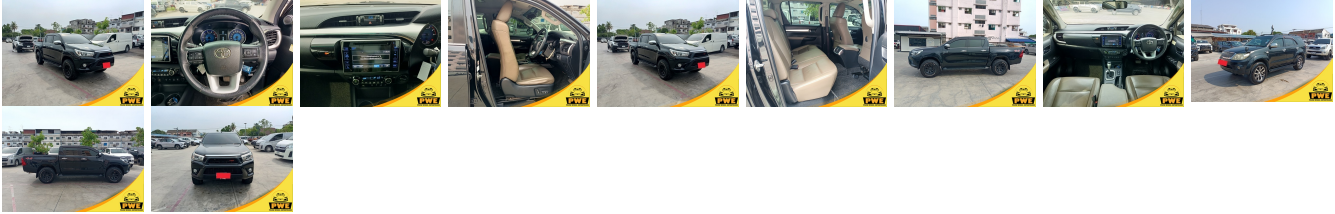

Vehicle Information

PWE 1556

TOYOTA

First Registration Year: 2015-01
Manufacture Year: 2015-01

Model: HILUX **Chassis No:** MR0BA3CDXXXXX **Transmission:** Automatic **Exterior:**
Grade: 4.5 **Engine:** **Mileage:** 44,000 **Interior:**
Fuel: Diesel **Seats:** 5 **Engine Capacity:** 2,800
Drive Train: 4WD **Color:** BLACK

Vehicle Options:

Pwr Steering	Pwr Wind	Pwr Mirrors	Center Lock
Air Cond	Reverse Camera	Pwr Slide Door	Easy Closer
Cruise Control	ABS	Air Bag	Fog Lamps
HID Head Lamps	LED Head Lamps	Spare Key	Remote Key
Push Start	Seat Heater	Pwr Seat	Leather Seat
Floor Mat	Sun Roof	Alloy Wheels	Grill Guard
Rear Wiper	Rear Spoiler	Stereo	Navi/TV
Car CD	Car MD	AUX	Spare Tire
Spare Tire Case	Puncture Repairing Kit	Tool	Jack
Operators Manual	Maint. Record		