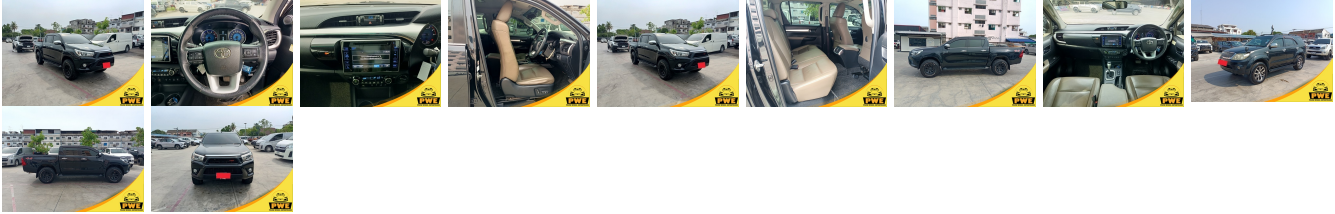

Vehicle Information

PWE 1556

TOYOTA

First Registration Year: 2015-01
 Manufacture Year: 2015-01

Model: HILUX **Chassis No:** MR0BA3CDXXXXX **Transmission:** Automatic **Exterior:**
Grade: 4.5 **Engine:** **Mileage:** 44,000 **Interior:**
Fuel: Diesel **Seats:** 5 **Engine Capacity:** 2,800
Drive Train: 4WD **Color:** BLACK

Vehicle Options:

Pwr Steering	Pwr Wind	Pwr Mirrors	Center Lock
Air Cond	Reverse Camera	Pwr Slide Door	Easy Closer
Cruise Control	ABS	Air Bag	Fog Lamps
HID Head Lamps	LED Head Lamps	Spare Key	Remote Key
Push Start	Seat Heater	Pwr Seat	Leather Seat
Floor Mat	Sun Roof	Alloy Wheels	Grill Guard
Rear Wiper	Rear Spoiler	Stereo	Navi/TV
Car CD	Car MD	AUX	Spare Tire
Spare Tire Case	Puncture Repairing Kit	Tool	Jack
Operators Manual	Maint. Record		