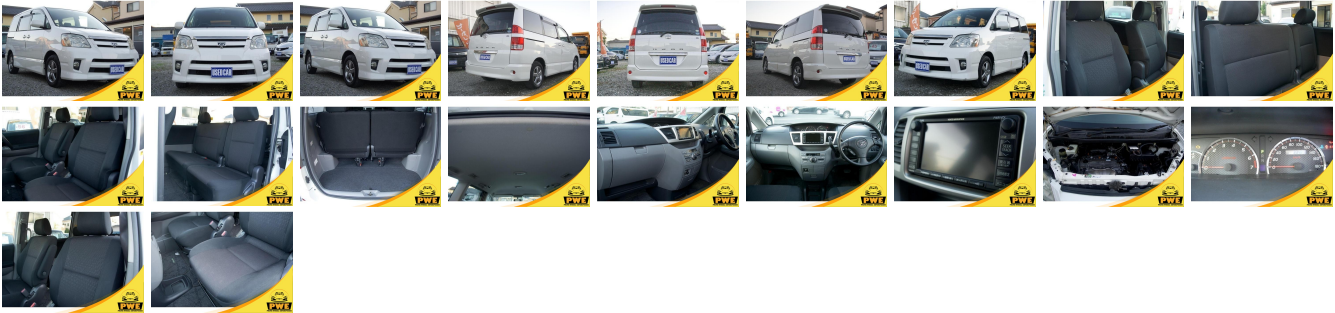

## Vehicle Information

PWE 1041

TOYOTA

**First Registration Year:** 2004-10  
**Manufacture Year:** 2004-10

<b>Model:</b>	NOAH	<b>Chassis No:</b>	AZR60-035**	<b>Transmission:</b>	Automatic	<b>Exterior:</b>	
<b>Grade:</b>	4.5	<b>Engine:</b>		<b>Mileage:</b>	33,489	<b>Interior:</b>	
<b>Fuel:</b>	Petrol	<b>Seats:</b>	8	<b>Engine Capacity:</b>	2,000		
<b>Drive Train:</b>				<b>Color:</b>	WHITE		

## Vehicle Options:

Pwr Steering	Pwr Wind	Pwr Mirrors	Center Lock
Air Cond	Reverse Camera	Pwr Slide Door	Easy Closer
Cruise Control	ABS	Air Bag	Fog Lamps
HID Head Lamps	LED Head Lamps	Spare Key	Remote Key
Push Start	Seat Heater	Pwr Seat	Leather Seat
Floor Mat	Sun Roof	Alloy Wheels	Grill Guard
Rear Wiper	Rear Spoiler	Stereo	Navi/TV
Car CD	Car MD	AUX	Spare Tire
Spare Tire Case	Puncture Repairing Kit	Tool	Jack
Operators Manual	Maint. Record		