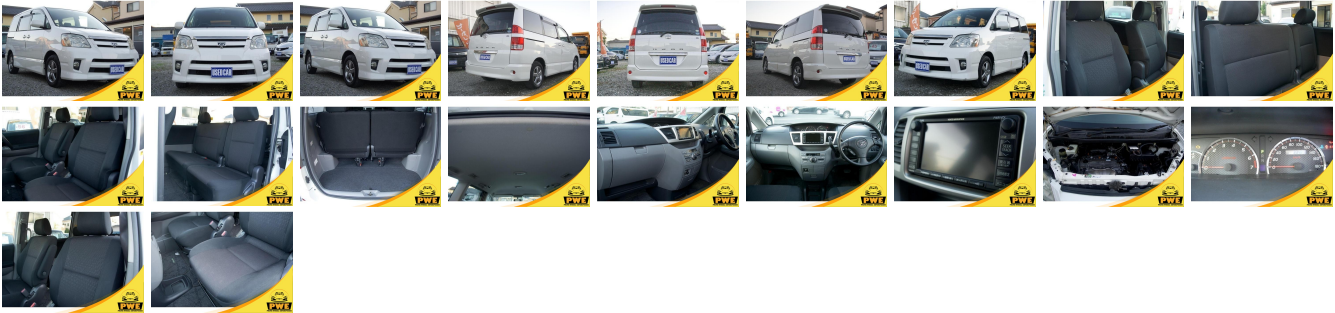

Vehicle Information

PWE 1041

TOYOTA

First Registration Year: 2004-10
Manufacture Year: 2004-10

Model:	NOAH	Chassis No:	AZR60-035**	Transmission:	Automatic	Exterior:	
Grade:	4.5	Engine:		Mileage:	33,489	Interior:	
Fuel:	Petrol	Seats:	8	Engine Capacity:	2,000		
Drive Train:				Color:	WHITE		

Vehicle Options:

Pwr Steering	Pwr Wind	Pwr Mirrors	Center Lock
Air Cond	Reverse Camera	Pwr Slide Door	Easy Closer
Cruise Control	ABS	Air Bag	Fog Lamps
HID Head Lamps	LED Head Lamps	Spare Key	Remote Key
Push Start	Seat Heater	Pwr Seat	Leather Seat
Floor Mat	Sun Roof	Alloy Wheels	Grill Guard
Rear Wiper	Rear Spoiler	Stereo	Navi/TV
Car CD	Car MD	AUX	Spare Tire
Spare Tire Case	Puncture Repairing Kit	Tool	Jack
Operators Manual	Maint. Record		