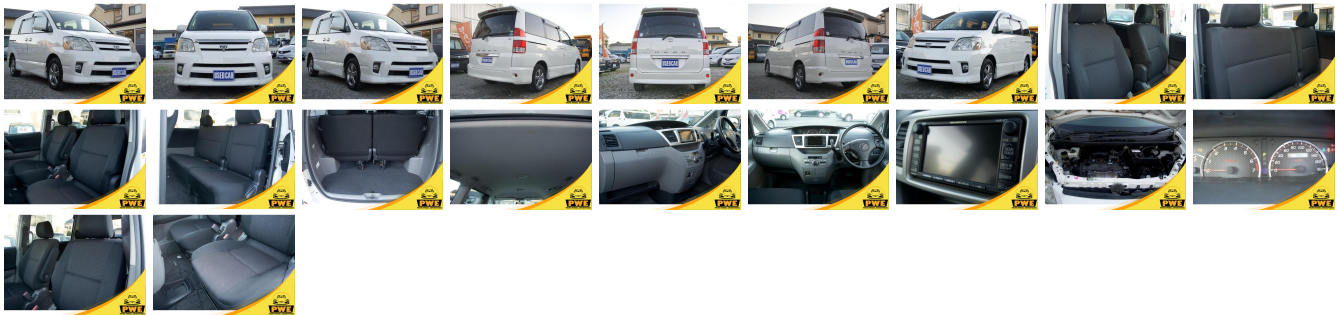

Vehicle Information

PWE 1041

TOYOTA

First Registration Year: 2004-10
Manufacture Year: 2004-10

Model: NOAH **Chassis No:** AZR60-035** **Transmission:** Automatic **Exterior:**
Grade: 4.5 **Engine:** **Mileage:** 33,489 **Interior:**
Fuel: Petrol **Seats:** 8 **Engine Capacity:** 2,000
Drive Train: **Color:** WHITE

Vehicle Options:

Pwr Steering	Pwr Wind	Pwr Mirrors	Center Lock
Air Cond	Reverse Camera	Pwr Slide Door	Easy Closer
Cruise Control	ABS	Air Bag	Fog Lamps
HID Head Lamps	LED Head Lamps	Spare Key	Remote Key
Push Start	Seat Heater	Pwr Seat	Leather Seat
Floor Mat	Sun Roof	Alloy Wheels	Grill Guard
Rear Wiper	Rear Spoiler	Stereo	Navi/TV
Car CD	Car MD	AUX	Spare Tire
Spare Tire Case	Puncture Repairing Kit	Tool	Jack
Operators Manual	Maint. Record		