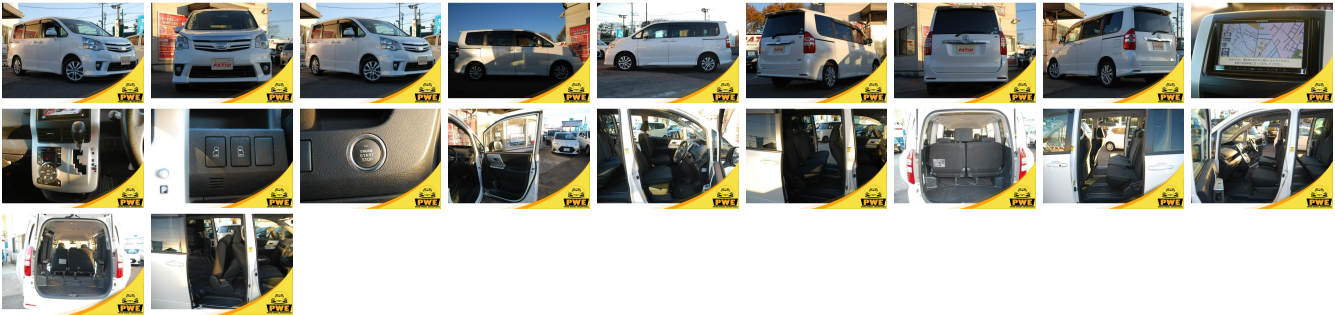

Vehicle Information

PWE 1039

TOYOTA

First Registration Year: 2012-11
Manufacture Year: 2012-11

Model:	NOAH	Chassis No:	ZRR70W-052****	Transmission:	Automatic	Exterior:	
Grade:	4.5	Engine:		Mileage:	36,287	Interior:	
Fuel:	Petrol	Seats:	8	Engine Capacity:	2,000		
Drive Train:				Color:	PEARL		

Vehicle Options:

Pwr Steering	Pwr Wind	Pwr Mirrors	Center Lock
Air Cond	Reverse Camera	Pwr Slide Door	Easy Closer
Cruise Control	ABS	Air Bag	Fog Lamps
HID Head Lamps	LED Head Lamps	Spare Key	Remote Key
Push Start	Seat Heater	Pwr Seat	Leather Seat
Floor Mat	Sun Roof	Alloy Wheels	Grill Guard
Rear Wiper	Rear Spoiler	Stereo	Navi/TV
Car CD	Car MD	AUX	Spare Tire
Spare Tire Case	Puncture Repairing Kit	Tool	Jack
Operators Manual	Maint. Record		