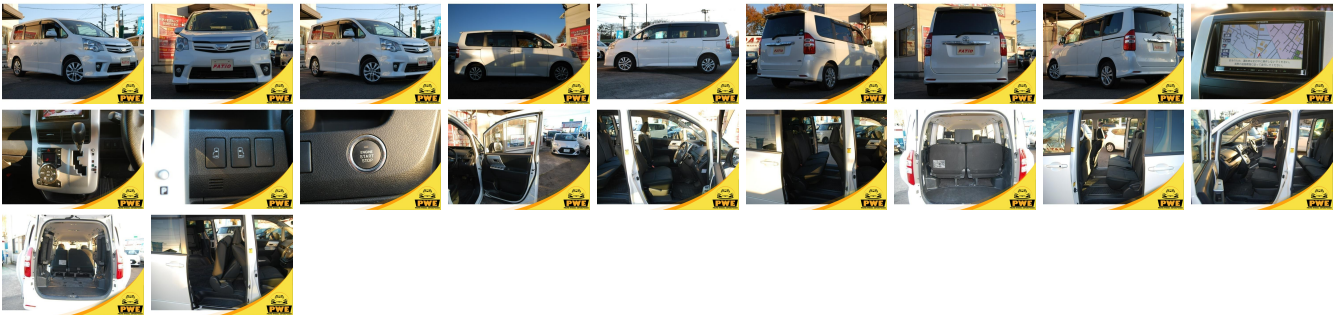

Vehicle Information

PWE 1039

TOYOTA

First Registration Year: 2012-11
Manufacture Year: 2012-11

Model: NOAH **Chassis No:** ZRR70W-052**** **Transmission:** Automatic **Exterior:**
Grade: 4.5 **Engine:** **Mileage:** 36,287 **Interior:**
Fuel: Petrol **Engine Capacity:** 2,000
Drive Train: **Seats:** 8 **Color:** PEARL

Vehicle Options:

Pwr Steering	Pwr Wind	Pwr Mirrors	Center Lock
Air Cond	Reverse Camera	Pwr Slide Door	Easy Closer
Cruise Control	ABS	Air Bag	Fog Lamps
HID Head Lamps	LED Head Lamps	Spare Key	Remote Key
Push Start	Seat Heater	Pwr Seat	Leather Seat
Floor Mat	Sun Roof	Alloy Wheels	Grill Guard
Rear Wiper	Rear Spoiler	Stereo	Navi/TV
Car CD	Car MD	AUX	Spare Tire
Spare Tire Case	Puncture Repairing Kit	Tool	Jack
Operators Manual	Maint. Record		