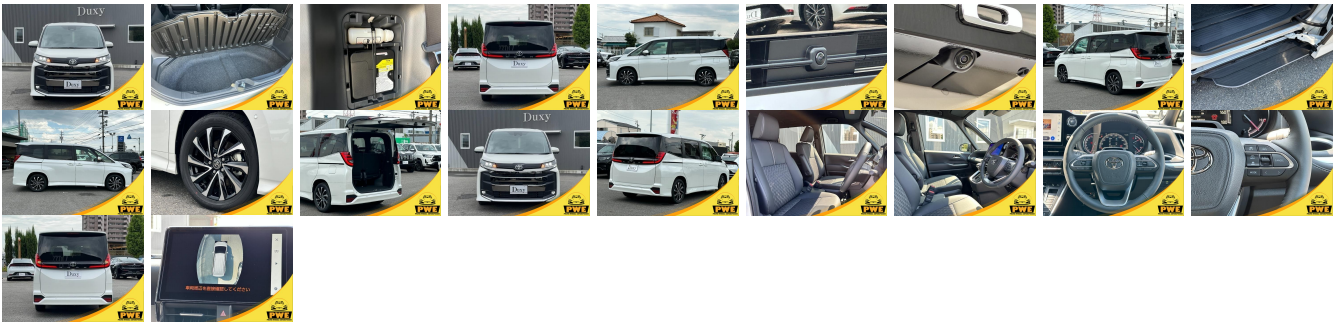

## Vehicle Information

PWE 6088

TOYOTA

**First Registration Year:** 2023-03  
**Manufacture Year:** 2023-03

<b>Model:</b>	NOAH	<b>Chassis No:</b>	MZRA90W-873****	<b>Transmission:</b>	Automatic	<b>Exterior:</b>
<b>Grade:</b>	S	<b>Engine:</b>		<b>Mileage:</b>	4	<b>Interior:</b>
<b>Fuel:</b>	Petrol	<b>Seats:</b>	7	<b>Engine Capacity:</b>	2,000	
<b>Drive Train:</b>	2WD			<b>Color:</b>	Pearl	

## Vehicle Options:

Pwr Steering	Pwr Wind	Pwr Mirrors	Center Lock
Air Cond	Reverse Camera	Pwr Slide Door	Easy Closer
Cruise Control	ABS	Air Bag	Fog Lamps
HID Head Lamps	LED Head Lamps	Spare Key	Remote Key
Push Start	Seat Heater	Pwr Seat	Leather Seat
Floor Mat	Sun Roof	Alloy Wheels	Grill Guard
Rear Wiper	Rear Spoiler	Stereo	Navi/TV
Car CD	Car MD	AUX	Spare Tire
Spare Tire Case	Puncture Repairing Kit	Tool	Jack
Operators Manual	Maint. Record		