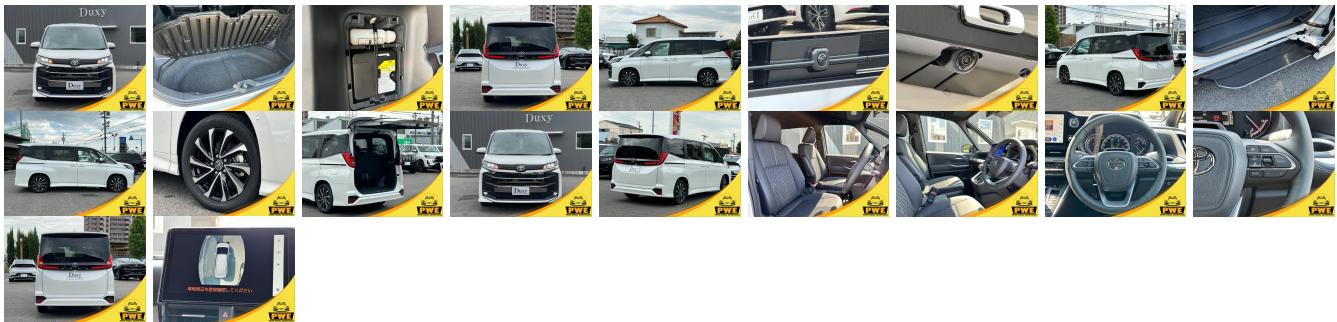

Vehicle Information

PWE 6088

TOYOTA

First Registration Year: 2023-03
 Manufacture Year: 2023-03

Model:	NOAH	Chassis No:	MZRA90W-873****	Transmission:	Automatic	Exterior:	
Grade:	S			Mileage:	4	Interior:	
Fuel:	Petrol	Engine:		Engine Capacity:	2,000		
Drive Train:	2WD	Seats:	7	Color:	Pearl		

Vehicle Options:

Pwr Steering	Pwr Wind	Pwr Mirrors	Center Lock
Air Cond	Reverse Camera	Pwr Slide Door	Easy Closer
Cruise Control	ABS	Air Bag	Fog Lamps
HID Head Lamps	LED Head Lamps	Spare Key	Remote Key
Push Start	Seat Heater	Pwr Seat	Leather Seat
Floor Mat	Sun Roof	Alloy Wheels	Grill Guard
Rear Wiper	Rear Spoiler	Stereo	Navi/TV
Car CD	Car MD	AUX	Spare Tire
Spare Tire Case	Puncture Repairing Kit	Tool	Jack
Operators Manual	Maint. Record		