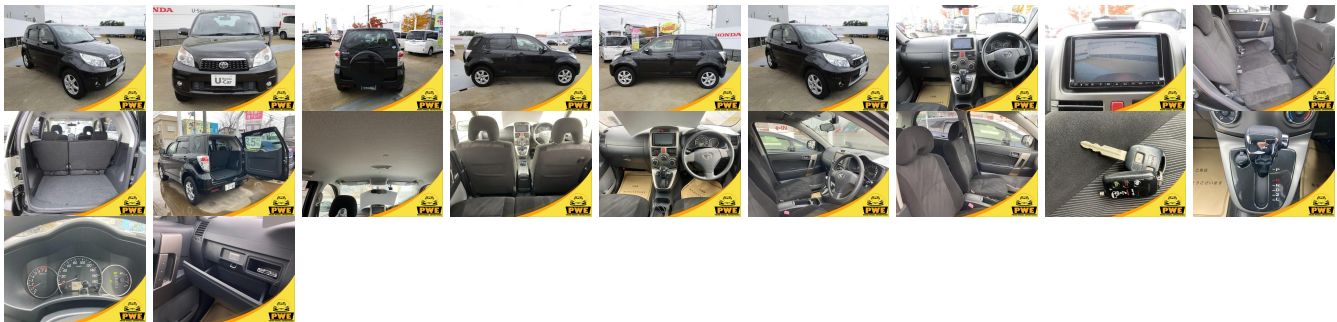

**Vehicle Information**

**PWE 6132**

TOYOTA

**First Registration Year:** 2010-04  
**Manufacture Year:** 2010-04

**Model:** RUSH      **Chassis No:** J210E-003\*\*\*\*      **Transmission:** Automatic      **Exterior:**  
**Grade:** 3.0      **Engine:** 3SZ      **Mileage:** 60,886      **Interior:**  
**Fuel:** Petrol      **Seats:** 5      **Engine Capacity:** 1,500  
**Drive Train:** 4WD      **Color:** BLACK

**Vehicle Options:**

Pwr Steering	Pwr Wind	Pwr Mirrors	Center Lock
Air Cond	Reverse Camera	Pwr Slide Door	Easy Closer
Cruise Control	ABS	Air Bag	Fog Lamps
HID Head Lamps	LED Head Lamps	Spare Key	Remote Key
Push Start	Seat Heater	Pwr Seat	Leather Seat
Floor Mat	Sun Roof	Alloy Wheels	Grill Guard
Rear Wiper	Rear Spoiler	Stereo	Navi/TV
Car CD	Car MD	AUX	Spare Tire
Spare Tire Case	Puncture Repairing Kit	Tool	Jack
Operators Manual	Maint. Record		