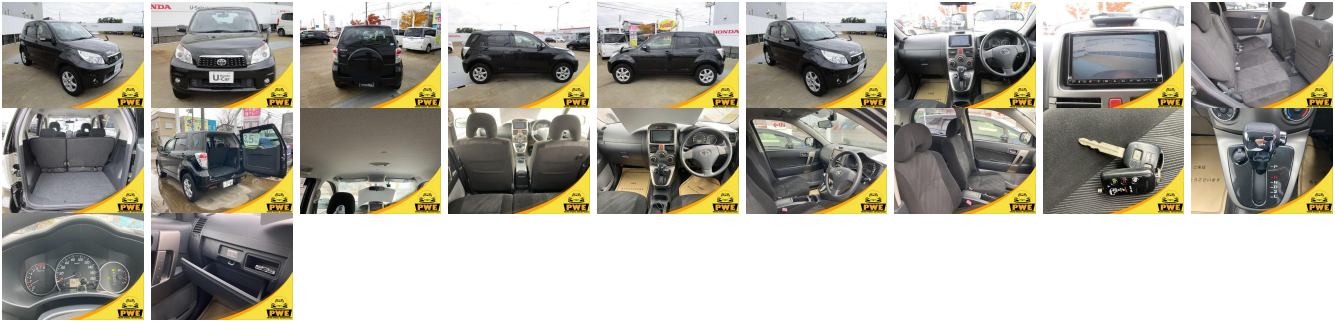

Vehicle Information

PWE 6132

TOYOTA

First Registration Year: 2010-04
Manufacture Year: 2010-04

Model:	RUSH	Chassis No:	J210E-003****	Transmission:	Automatic	Exterior:	
Grade:	3.0	Engine:	3SZ	Mileage:	60,886	Interior:	
Fuel:	Petrol	Seats:	5	Engine Capacity:	1,500		
Drive Train:	4WD			Color:	BLACK		

Vehicle Options:

Pwr Steering	Pwr Wind	Pwr Mirrors	Center Lock
Air Cond	Reverse Camera	Pwr Slide Door	Easy Closer
Cruise Control	ABS	Air Bag	Fog Lamps
HID Head Lamps	LED Head Lamps	Spare Key	Remote Key
Push Start	Seat Heater	Pwr Seat	Leather Seat
Floor Mat	Sun Roof	Alloy Wheels	Grill Guard
Rear Wiper	Rear Spoiler	Stereo	Navi/TV
Car CD	Car MD	AUX	Spare Tire
Spare Tire Case	Puncture Repairing Kit	Tool	Jack
Operators Manual	Maint. Record		