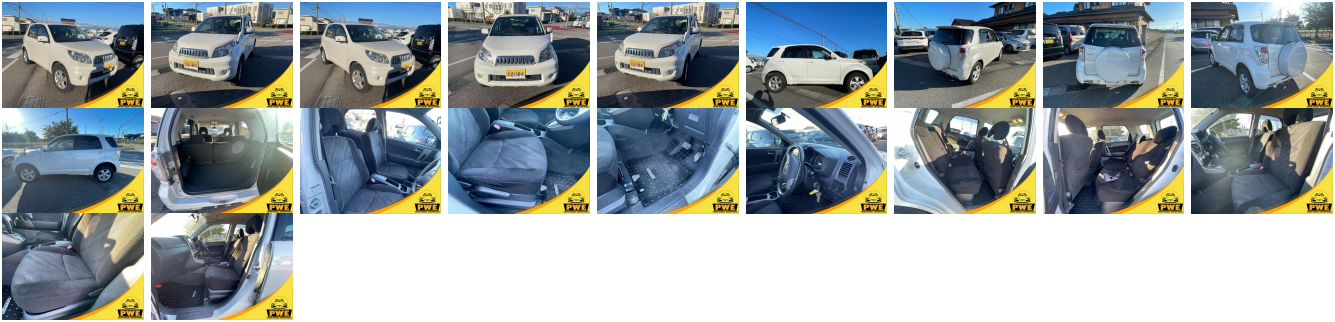

Vehicle Information

PWE 1312

TOYOTA

First Registration Year: 2010-01
Manufacture Year: 2010-01

Model:	RUSH G L PACKAGE	Chassis No:	J210E-005****	Transmission:	Automatic	Exterior:	
Grade:	4.5	Engine:		Mileage:	79,807	Interior:	
Fuel:	Petrol	Seats:	5	Engine Capacity:	1,500		
Drive Train:	4WD			Color:	PEARL WHITE		

Vehicle Options:

Pwr Steering	Pwr Wind	Pwr Mirrors	Center Lock
Air Cond	Reverse Camera	Pwr Slide Door	Easy Closer
Cruise Control	ABS	Air Bag	Fog Lamps
HID Head Lamps	LED Head Lamps	Spare Key	Remote Key
Push Start	Seat Heater	Pwr Seat	Leather Seat
Floor Mat	Sun Roof	Alloy Wheels	Grill Guard
Rear Wiper	Rear Spoiler	Stereo	Navi/TV
Car CD	Car MD	AUX	Spare Tire
Spare Tire Case	Puncture Repairing Kit	Tool	Jack
Operators Manual	Maint. Record		