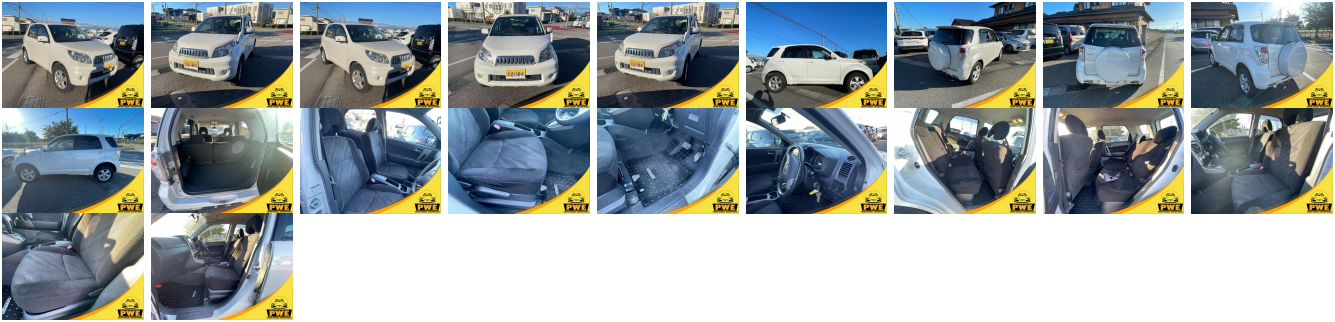

## Vehicle Information

PWE 1312

TOYOTA

**First Registration Year:** 2010-01  
**Manufacture Year:** 2010-01

<b>Model:</b>	RUSH G L PACKAGE	<b>Chassis No:</b>	J210E-005****	<b>Transmission:</b>	Automatic	<b>Exterior:</b>	
<b>Grade:</b>	4.5	<b>Engine:</b>		<b>Mileage:</b>	79,807	<b>Interior:</b>	
<b>Fuel:</b>	Petrol	<b>Seats:</b>	5	<b>Engine Capacity:</b>	1,500		
<b>Drive Train:</b>	4WD			<b>Color:</b>	PEARL WHITE		

## Vehicle Options:

Pwr Steering	Pwr Wind	Pwr Mirrors	Center Lock
Air Cond	Reverse Camera	Pwr Slide Door	Easy Closer
Cruise Control	ABS	Air Bag	Fog Lamps
HID Head Lamps	LED Head Lamps	Spare Key	Remote Key
Push Start	Seat Heater	Pwr Seat	Leather Seat
Floor Mat	Sun Roof	Alloy Wheels	Grill Guard
Rear Wiper	Rear Spoiler	Stereo	Navi/TV
Car CD	Car MD	AUX	Spare Tire
Spare Tire Case	Puncture Repairing Kit	Tool	Jack
Operators Manual	Maint. Record		