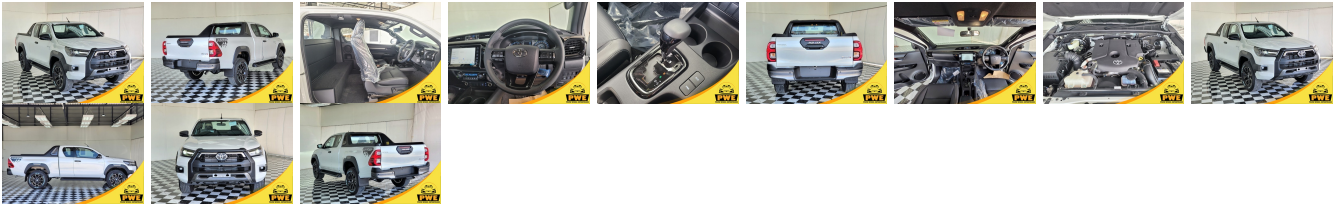

Vehicle Information

PWE 1471

TOYOTA First Registration Year: 2024-01
 Manufacture Year: 2024-01

Model: SMART CAB **Chassis No:** MR0BA3CCXXXXXX **Transmission:** Automatic **Exterior:**
Grade: S **Engine:** **Mileage:** 0 **Interior:**
Fuel: Diesel **Seats:** 5 **Engine Capacity:** 2,800
Drive Train: 4WD **Color:** WHITE