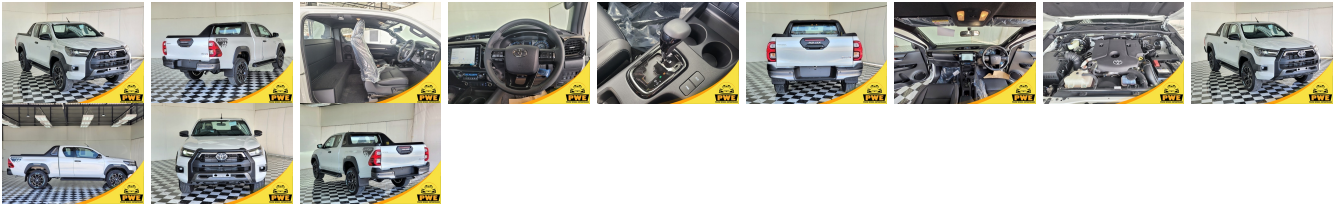

Vehicle Information

PWE 1471

TOYOTA

First Registration Year: 2024-01
 Manufacture Year: 2024-01

Model: SMART CAB **Chassis No:** MR0BA3CCXXXXX **Transmission:** Automatic **Exterior:**
Grade: S **Engine:** **Mileage:** 0 **Interior:**
Fuel: Diesel **Seats:** 5 **Engine Capacity:** 2,800
Drive Train: 4WD **Color:** WHITE