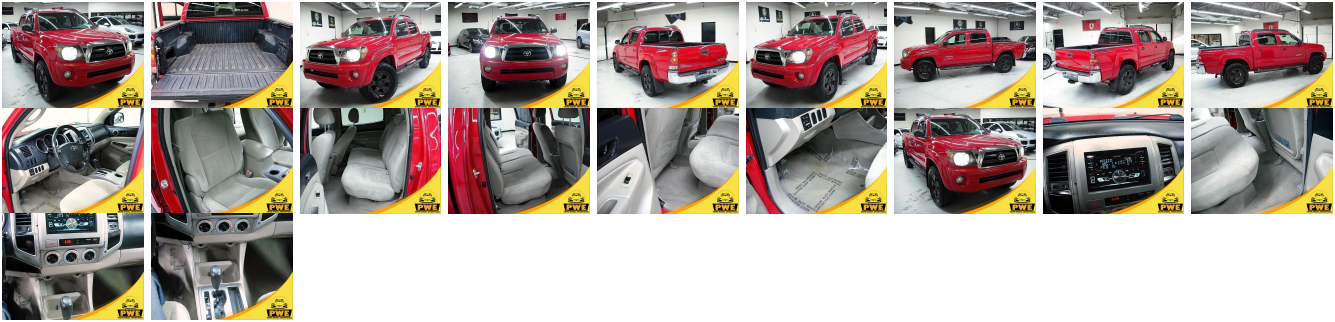

Vehicle Information

PWE 1256

TOYOTA

First Registration Year: 2008-10
Manufacture Year: 2008-10

Model: TACOMA **Chassis No:** 5TELU42N68Z50*~~1111~~ **Transmission:** Automatic **Exterior:**
Grade: 4.5 **Engine:** **Mileage:** 64,250 **Interior:**
Fuel: Petrol **Seats:** 5 **Engine Capacity:** 4,000
Drive Train: 4WD **Color:** RED

Vehicle Options:

Pwr Steering	Pwr Wind	Pwr Mirrors	Center Lock
Air Cond	Reverse Camera	Pwr Slide Door	Easy Closer
Cruise Control	ABS	Air Bag	Fog Lamps
HID Head Lamps	LED Head Lamps	Spare Key	Remote Key
Push Start	Seat Heater	Pwr Seat	Leather Seat
Floor Mat	Sun Roof	Alloy Wheels	Grill Guard
Rear Wiper	Rear Spoiler	Stereo	Navi/TV
Car CD	Car MD	AUX	Spare Tire
Spare Tire Case	Puncture Repairing Kit	Tool	Jack
Operators Manual	Maint. Record		