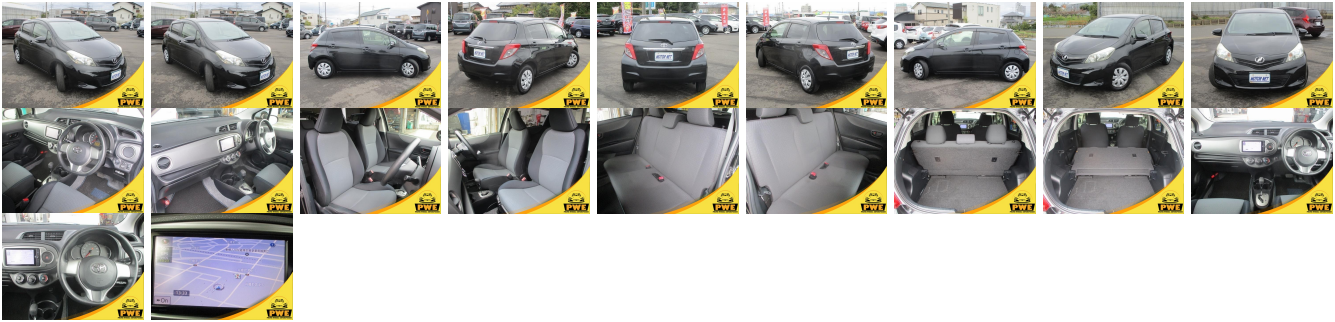

Vehicle Information

PWE 1451

TOYOTA

First Registration Year: 2012-06
Manufacture Year: 2012-06

Model:	VITZ	Chassis No:	KSP130-452****	Transmission:	Automatic	Exterior:	
Grade:	4.5	Engine:	1KR	Mileage:	66,230	Interior:	
Fuel:	Petrol	Seats:	5	Engine Capacity:	1,000		
Drive Train:	2WD			Color:	Black		

Vehicle Options:

Pwr Steering	Pwr Wind	Pwr Mirrors	Center Lock
Air Cond	Reverse Camera	Pwr Slide Door	Easy Closer
Cruise Control	ABS	Air Bag	Fog Lamps
HID Head Lamps	LED Head Lamps	Spare Key	Remote Key
Push Start	Seat Heater	Pwr Seat	Leather Seat
Floor Mat	Sun Roof	Alloy Wheels	Grill Guard
Rear Wiper	Rear Spoiler	Stereo	Navi/TV
Car CD	Car MD	AUX	Spare Tire
Spare Tire Case	Puncture Repairing Kit	Tool	Jack
Operators Manual	Maint. Record		