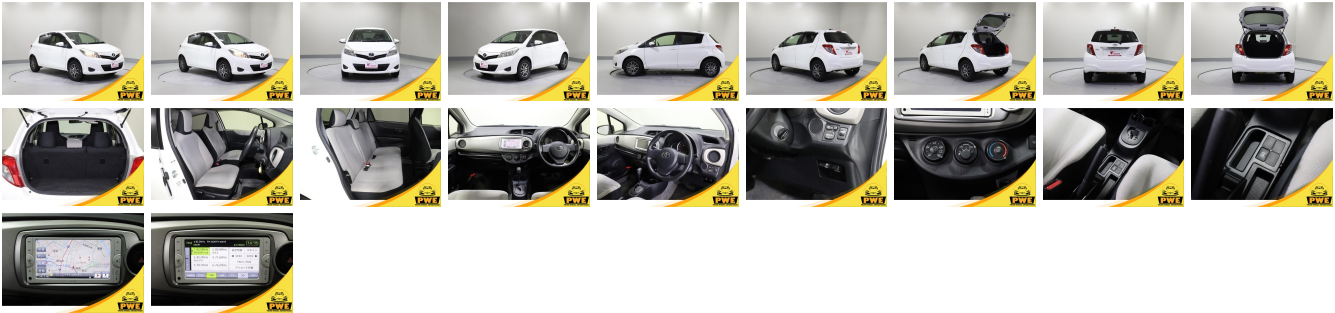

Vehicle Information

PWE 1331

TOYOTA

First Registration Year: 2013-06
Manufacture Year: 2013-06

Model:	VITZ F	Chassis No:	NSP135-204****	Transmission:	Automatic	Exterior:	
Grade:	4.5	Engine:		Mileage:	84,300	Interior:	
Fuel:	Petrol	Seats:	5	Engine Capacity:	1,300		
Drive Train:	4WD			Color:	WHITE		

Vehicle Options:

Pwr Steering	Pwr Wind	Pwr Mirrors	Center Lock
Air Cond	Reverse Camera	Pwr Slide Door	Easy Closer
Cruise Control	ABS	Air Bag	Fog Lamps
HID Head Lamps	LED Head Lamps	Spare Key	Remote Key
Push Start	Seat Heater	Pwr Seat	Leather Seat
Floor Mat	Sun Roof	Alloy Wheels	Grill Guard
Rear Wiper	Rear Spoiler	Stereo	Navi/TV
Car CD	Car MD	AUX	Spare Tire
Spare Tire Case	Puncture Repairing Kit	Tool	Jack
Operators Manual	Maint. Record		