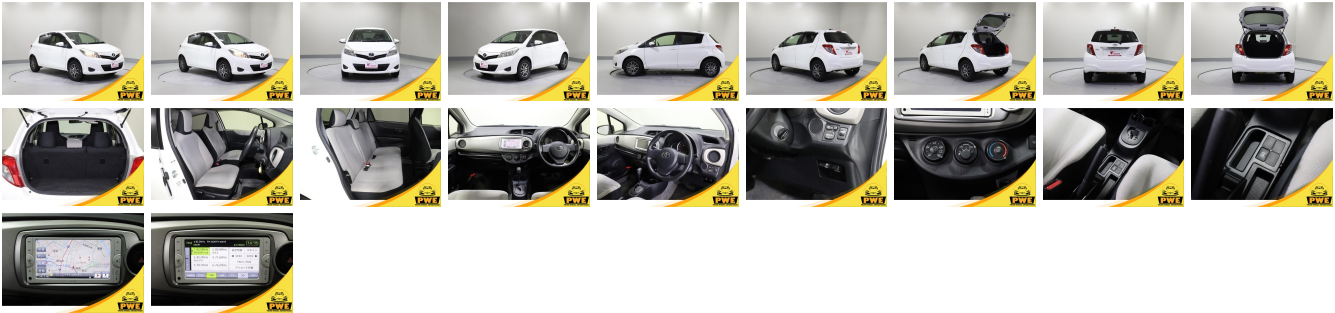

## Vehicle Information

PWE 1331

TOYOTA

**First Registration Year:** 2013-06  
**Manufacture Year:** 2013-06

<b>Model:</b>	VITZ F	<b>Chassis No:</b>	NSP135-204****	<b>Transmission:</b>	Automatic	<b>Exterior:</b>	
<b>Grade:</b>	4.5	<b>Engine:</b>		<b>Mileage:</b>	84,300	<b>Interior:</b>	
<b>Fuel:</b>	Petrol	<b>Seats:</b>	5	<b>Engine Capacity:</b>	1,300		
<b>Drive Train:</b>	4WD			<b>Color:</b>	WHITE		

## Vehicle Options:

Pwr Steering	Pwr Wind	Pwr Mirrors	Center Lock
Air Cond	Reverse Camera	Pwr Slide Door	Easy Closer
Cruise Control	ABS	Air Bag	Fog Lamps
HID Head Lamps	LED Head Lamps	Spare Key	Remote Key
Push Start	Seat Heater	Pwr Seat	Leather Seat
Floor Mat	Sun Roof	Alloy Wheels	Grill Guard
Rear Wiper	Rear Spoiler	Stereo	Navi/TV
Car CD	Car MD	AUX	Spare Tire
Spare Tire Case	Puncture Repairing Kit	Tool	Jack
Operators Manual	Maint. Record		