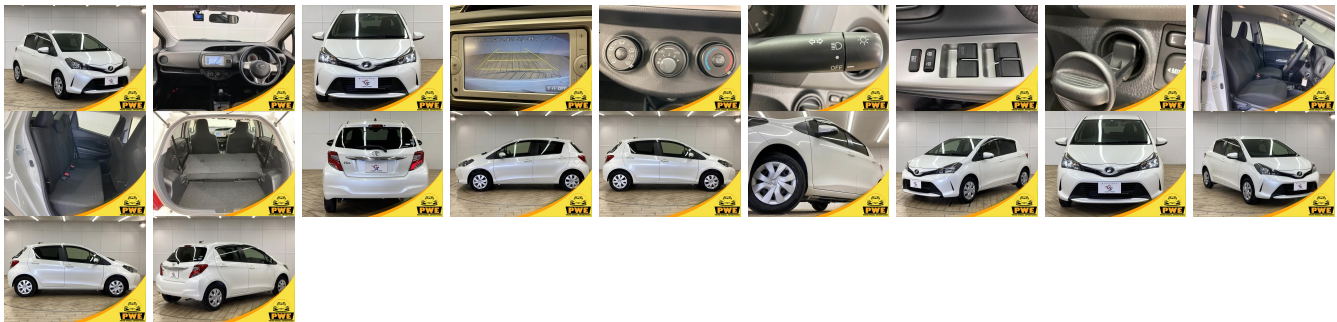

Vehicle Information

PWE 5031

TOYOTA

First Registration Year: 2015-06
Manufacture Year: 2015-06

Model: VITZ F **Chassis No:** KSP130-213**** **Transmission:** Automatic **Exterior:**
Grade: 4.0 **Engine:** **Mileage:** 56,000 **Interior:**
Fuel: Petrol **Seats:** 5 **Engine Capacity:** 1,000
Drive Train: 2WD **Color:** PEARL WHITE

Vehicle Options:

Pwr Steering	Pwr Wind	Pwr Mirrors	Center Lock
Air Cond	Reverse Camera	Pwr Slide Door	Easy Closer
Cruise Control	ABS	Air Bag	Fog Lamps
HID Head Lamps	LED Head Lamps	Spare Key	Remote Key
Push Start	Seat Heater	Pwr Seat	Leather Seat
Floor Mat	Sun Roof	Alloy Wheels	Grill Guard
Rear Wiper	Rear Spoiler	Stereo	Navi/TV
Car CD	Car MD	AUX	Spare Tire
Spare Tire Case	Puncture Repairing Kit	Tool	Jack
Operators Manual	Maint. Record		