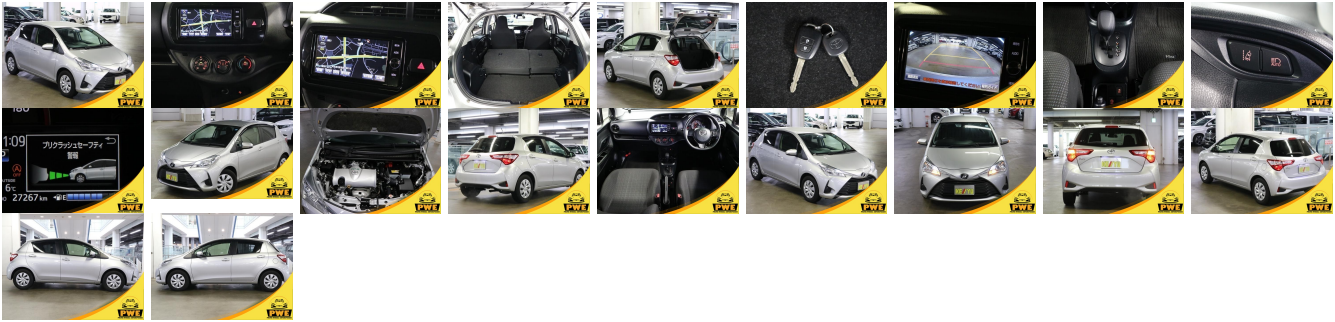

Vehicle Information

PWE 1010

TOYOTA

First Registration Year: 2020-08
Manufacture Year: 2020-08

Model:	VITZ	Chassis No:	NSP130-405****	Transmission:	Automatic	Exterior:
Grade:	3.5	Engine:		Mileage:	7,267	Interior:
Fuel:	Petrol	Seats:	5	Engine Capacity:	1,300	
Drive Train:	2WD			Color:	Silver M	

Vehicle Options:

Pwr Steering	Pwr Wind	Pwr Mirrors	Center Lock
Air Cond	Reverse Camera	Pwr Slide Door	Easy Closer
Cruise Control	ABS	Air Bag	Fog Lamps
HID Head Lamps	LED Head Lamps	Spare Key	Remote Key
Push Start	Seat Heater	Pwr Seat	Leather Seat
Floor Mat	Sun Roof	Alloy Wheels	Grill Guard
Rear Wiper	Rear Spoiler	Stereo	Navi/TV
Car CD	Car MD	AUX	Spare Tire
Spare Tire Case	Puncture Repairing Kit	Tool	Jack
Operators Manual	Maint. Record		