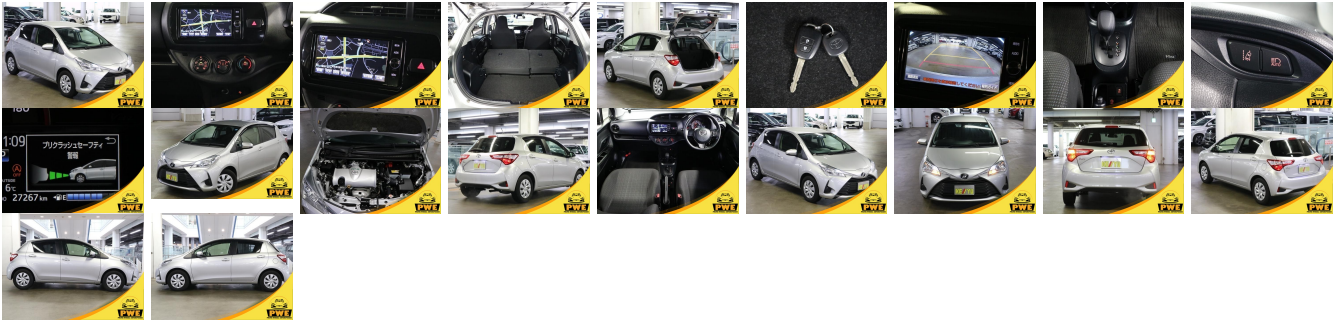

Vehicle Information

PWE 1010

TOYOTA

First Registration Year: 2020-08
Manufacture Year: 2020-08

Model: VITZ **Chassis No:** NSP130-405**** **Transmission:** Automatic **Exterior:**
Grade: 3.5 **Engine:** **Mileage:** 7,267 **Interior:**
Fuel: Petrol **Seats:** 5 **Engine Capacity:** 1,300
Drive Train: 2WD **Color:** Silver M

Vehicle Options:

Pwr Steering	Pwr Wind	Pwr Mirrors	Center Lock
Air Cond	Reverse Camera	Pwr Slide Door	Easy Closer
Cruise Control	ABS	Air Bag	Fog Lamps
HID Head Lamps	LED Head Lamps	Spare Key	Remote Key
Push Start	Seat Heater	Pwr Seat	Leather Seat
Floor Mat	Sun Roof	Alloy Wheels	Grill Guard
Rear Wiper	Rear Spoiler	Stereo	Navi/TV
Car CD	Car MD	AUX	Spare Tire
Spare Tire Case	Puncture Repairing Kit	Tool	Jack
Operators Manual	Maint. Record		