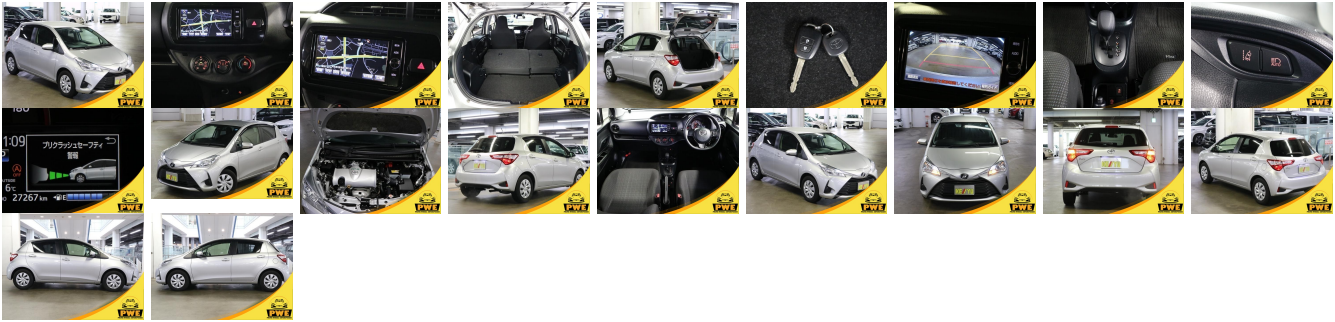

## Vehicle Information

PWE 1010

TOYOTA

**First Registration Year:** 2020-08  
**Manufacture Year:** 2020-08

<b>Model:</b>	VITZ	<b>Chassis No:</b>	NSP130-405****	<b>Transmission:</b>	Automatic	<b>Exterior:</b>
<b>Grade:</b>	3.5	<b>Engine:</b>		<b>Mileage:</b>	7,267	<b>Interior:</b>
<b>Fuel:</b>	Petrol	<b>Seats:</b>	5	<b>Engine Capacity:</b>	1,300	
<b>Drive Train:</b>	2WD			<b>Color:</b>	Silver M	

## Vehicle Options:

Pwr Steering	Pwr Wind	Pwr Mirrors	Center Lock
Air Cond	Reverse Camera	Pwr Slide Door	Easy Closer
Cruise Control	ABS	Air Bag	Fog Lamps
HID Head Lamps	LED Head Lamps	Spare Key	Remote Key
Push Start	Seat Heater	Pwr Seat	Leather Seat
Floor Mat	Sun Roof	Alloy Wheels	Grill Guard
Rear Wiper	Rear Spoiler	Stereo	Navi/TV
Car CD	Car MD	AUX	Spare Tire
Spare Tire Case	Puncture Repairing Kit	Tool	Jack
Operators Manual	Maint. Record		