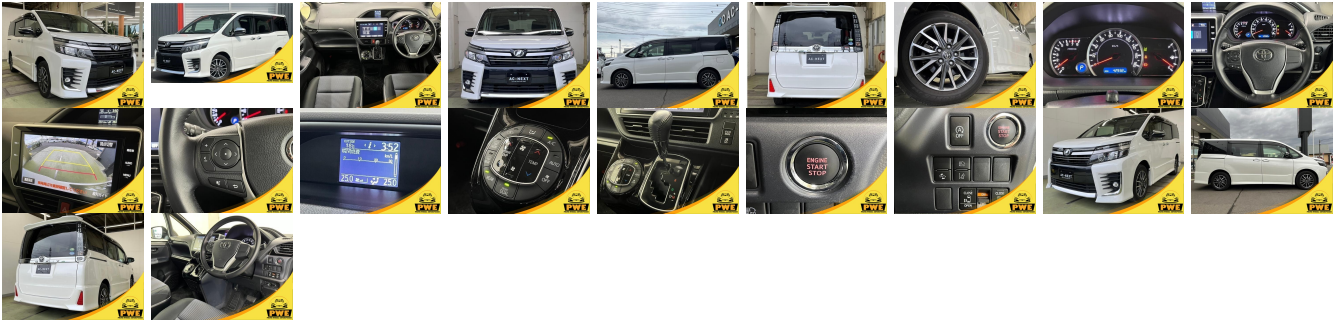

Vehicle Information

PWE 1390

TOYOTA

First Registration Year: 2017-01
 Manufacture Year: 2017-01

Model: VOXY **Chassis No:** ZRR80-029**** **Transmission:** Automatic **Exterior:**
Grade: 4.0 **Engine:** **Mileage:** 42,932 **Interior:**
Fuel: Petrol **Seats:** 8 **Engine Capacity:** 2,000
Drive Train: 2WD **Color:** PEARL WHITE

Vehicle Options:

Pwr Steering	Pwr Wind	Pwr Mirrors	Center Lock
Air Cond	Reverse Camera	Pwr Slide Door	Easy Closer
Cruise Control	ABS	Air Bag	Fog Lamps
HID Head Lamps	LED Head Lamps	Spare Key	Remote Key
Push Start	Seat Heater	Pwr Seat	Leather Seat
Floor Mat	Sun Roof	Alloy Wheels	Grill Guard
Rear Wiper	Rear Spoiler	Stereo	Navi/TV
Car CD	Car MD	AUX	Spare Tire
Spare Tire Case	Puncture Repairing Kit	Tool	Jack
Operators Manual	Maint. Record		