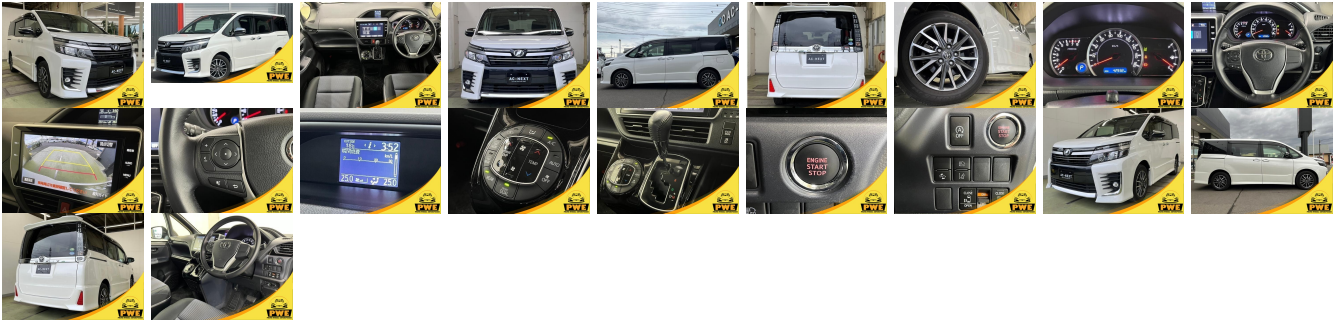

Vehicle Information

PWE 1390

TOYOTA

First Registration Year: 2017-01
 Manufacture Year: 2017-01

Model:	VOXY	Chassis No:	ZRR80-029****	Transmission:	Automatic	Exterior:
Grade:	4.0	Engine:		Mileage:	42,932	Interior:
Fuel:	Petrol	Seats:	8	Engine Capacity:	2,000	
Drive Train:	2WD			Color:	PEARL WHITE	

Vehicle Options:

Pwr Steering	Pwr Wind	Pwr Mirrors	Center Lock
Air Cond	Reverse Camera	Pwr Slide Door	Easy Closer
Cruise Control	ABS	Air Bag	Fog Lamps
HID Head Lamps	LED Head Lamps	Spare Key	Remote Key
Push Start	Seat Heater	Pwr Seat	Leather Seat
Floor Mat	Sun Roof	Alloy Wheels	Grill Guard
Rear Wiper	Rear Spoiler	Stereo	Navi/TV
Car CD	Car MD	AUX	Spare Tire
Spare Tire Case	Puncture Repairing Kit	Tool	Jack
Operators Manual	Maint. Record		