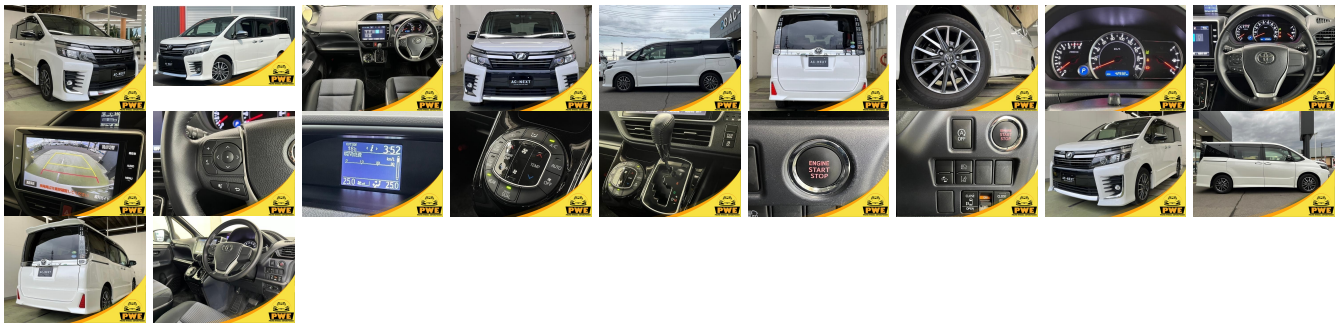

Vehicle Information

PWE 1390

TOYOTA

First Registration Year: 2017-01
 Manufacture Year: 2017-01

Model: VOXY **Chassis No:** ZRR80-029**** **Transmission:** Automatic **Exterior:**
Grade: 4.0 **Engine:** **Mileage:** 42,932 **Interior:**
Fuel: Petrol **Seats:** 8 **Engine Capacity:** 2,000
Drive Train: 2WD **Color:** PEARL WHITE

Vehicle Options:

Pwr Steering	Pwr Wind	Pwr Mirrors	Center Lock
Air Cond	Reverse Camera	Pwr Slide Door	Easy Closer
Cruise Control	ABS	Air Bag	Fog Lamps
HID Head Lamps	LED Head Lamps	Spare Key	Remote Key
Push Start	Seat Heater	Pwr Seat	Leather Seat
Floor Mat	Sun Roof	Alloy Wheels	Grill Guard
Rear Wiper	Rear Spoiler	Stereo	Navi/TV
Car CD	Car MD	AUX	Spare Tire
Spare Tire Case	Puncture Repairing Kit	Tool	Jack
Operators Manual	Maint. Record		