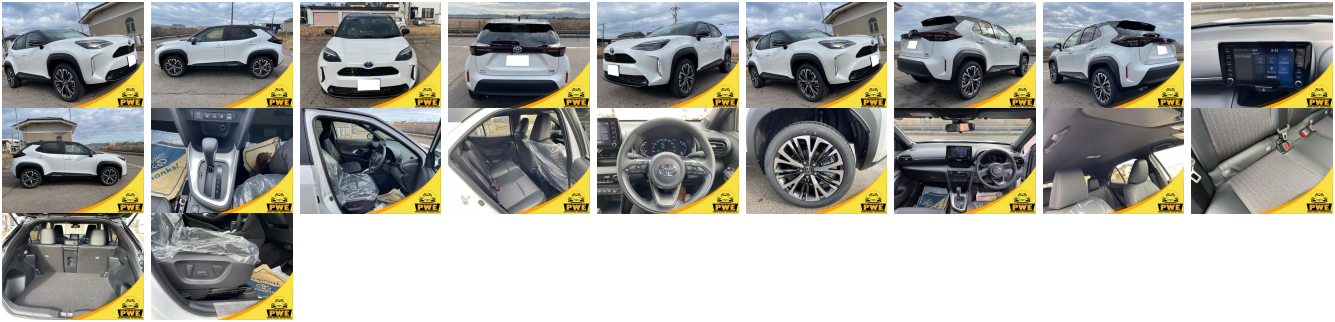

Vehicle Information

PWE 6092

TOYOTA

First Registration Year: 2022-01
 Manufacture Year: 2022-01

Model: YARIS CROSS Z **Chassis No:** MXPJ10-313**** **Transmission:** Automatic **Exterior:**
Grade: S **Engine:** **Mileage:** 0 **Interior:**
Fuel: Hybrid **Seats:** 5 **Engine Capacity:** 1,500
Drive Train: 2WD **Color:** PEARL WHITE

Vehicle Options:

Pwr Steering	Pwr Wind	Pwr Mirrors	Center Lock
Air Cond	Reverse Camera	Pwr Slide Door	Easy Closer
Cruise Control	ABS	Air Bag	Fog Lamps
HID Head Lamps	LED Head Lamps	Spare Key	Remote Key
Push Start	Seat Heater	Pwr Seat	Leather Seat
Floor Mat	Sun Roof	Alloy Wheels	Grill Guard
Rear Wiper	Rear Spoiler	Stereo	Navi/TV
Car CD	Car MD	AUX	Spare Tire
Spare Tire Case	Puncture Repairing Kit	Tool	Jack
Operators Manual	Maint. Record		