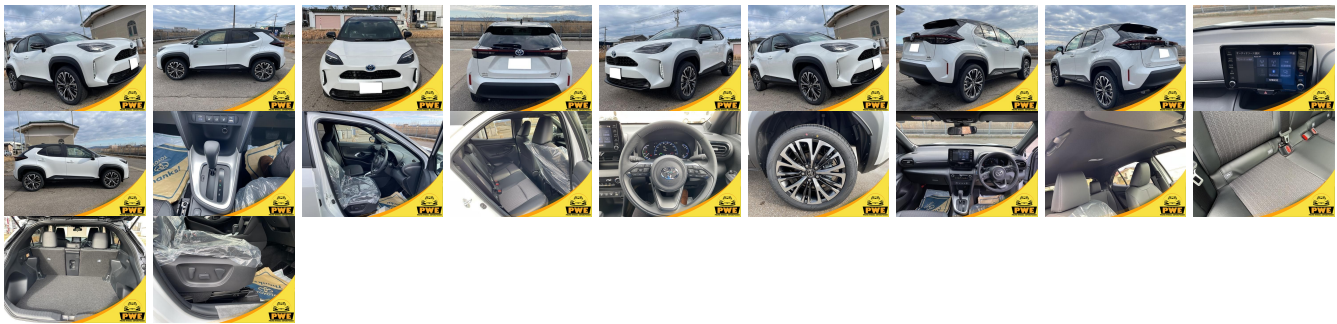

**Vehicle Information**

**PWE 6092**

TOYOTA

**First Registration Year:** 2022-01  
**Manufacture Year:** 2022-01

**Model:** YARIS CROSS Z **Chassis No:** MXPJ10-313\*\*\*\* **Transmission:** Automatic **Exterior:**  
**Grade:** S **Engine:** **Mileage:** 0 **Interior:**  
**Fuel:** Hybrid **Seats:** 5 **Engine Capacity:** 1,500  
**Drive Train:** 2WD **Color:** PEARL WHITE

**Vehicle Options:**

|                  |                        |                |              |
|------------------|------------------------|----------------|--------------|
| Pwr Steering     | Pwr Wind               | Pwr Mirrors    | Center Lock  |
| Air Cond         | Reverse Camera         | Pwr Slide Door | Easy Closer  |
| Cruise Control   | ABS                    | Air Bag        | Fog Lamps    |
| HID Head Lamps   | LED Head Lamps         | Spare Key      | Remote Key   |
| Push Start       | Seat Heater            | Pwr Seat       | Leather Seat |
| Floor Mat        | Sun Roof               | Alloy Wheels   | Grill Guard  |
| Rear Wiper       | Rear Spoiler           | Stereo         | Navi/TV      |
| Car CD           | Car MD                 | AUX            | Spare Tire   |
| Spare Tire Case  | Puncture Repairing Kit | Tool           | Jack         |
| Operators Manual | Maint. Record          |                |              |