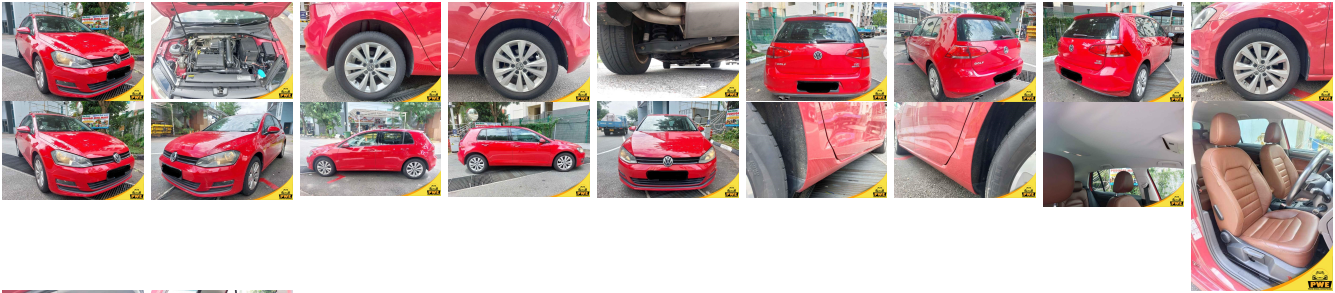

Vehicle Information

PWE 1698

VOLKSWAGEN

First Registration Year: 2014-05
Manufacture Year: 2014-05

Model:	GOLF	Chassis No:	WVWZZZAUZEW	Transmission:	Automatic	Exterior:	
Grade:	4.5	Engine:		Mileage:	89,000	Interior:	
Fuel:	Petrol	Seats:	5	Engine Capacity:	1,500		
Drive Train:	2WD			Color:	RED		

Vehicle Options:

Pwr Steering	Pwr Wind	Pwr Mirrors	Center Lock
Air Cond	Reverse Camera	Pwr Slide Door	Easy Closer
Cruise Control	ABS	Air Bag	Fog Lamps
HID Head Lamps	LED Head Lamps	Spare Key	Remote Key
Push Start	Seat Heater	Pwr Seat	Leather Seat
Floor Mat	Sun Roof	Alloy Wheels	Grill Guard
Rear Wiper	Rear Spoiler	Stereo	Navi/TV
Car CD	Car MD	AUX	Spare Tire
Spare Tire Case	Puncture Repairing Kit	Tool	Jack
Operators Manual	Maint. Record		