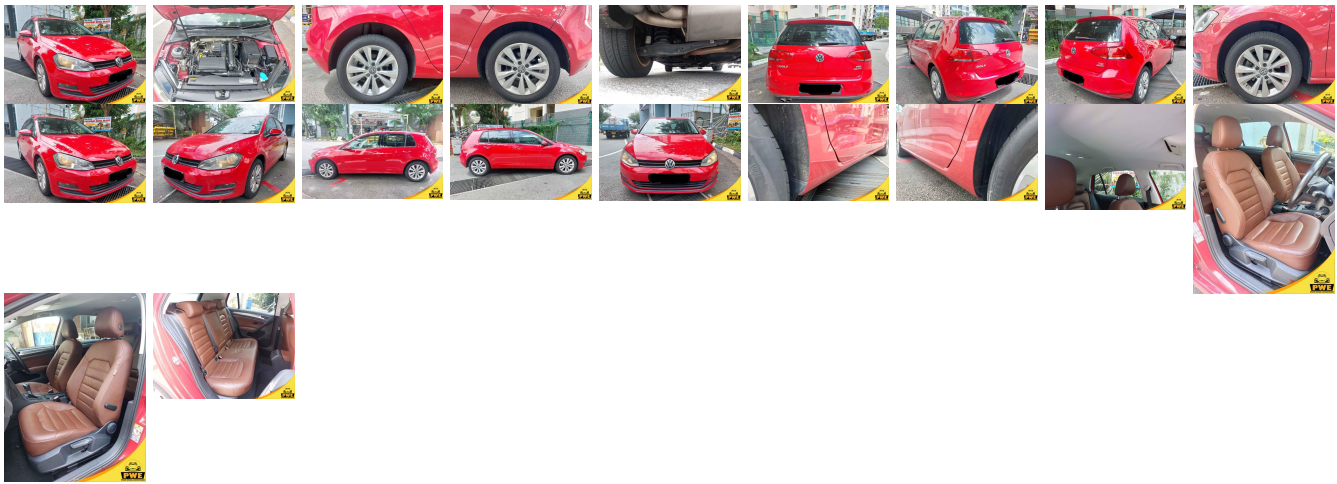

Vehicle Information

PWE 1698

VOLKSWAGEN

First Registration Year: 2014-05
Manufacture Year: 2014-05

Model: GOLF **Chassis No:** WVWZZZAUZEW **Transmission:** Automatic **Exterior:**
Grade: 4.5 **Engine:** **Mileage:** 89,000 **Interior:**
Fuel: Petrol **Seats:** 5 **Engine Capacity:** 1,500
Drive Train: 2WD **Color:** RED

Vehicle Options:

Pwr Steering	Pwr Wind	Pwr Mirrors	Center Lock
Air Cond	Reverse Camera	Pwr Slide Door	Easy Closer
Cruise Control	ABS	Air Bag	Fog Lamps
HID Head Lamps	LED Head Lamps	Spare Key	Remote Key
Push Start	Seat Heater	Pwr Seat	Leather Seat
Floor Mat	Sun Roof	Alloy Wheels	Grill Guard
Rear Wiper	Rear Spoiler	Stereo	Navi/TV
Car CD	Car MD	AUX	Spare Tire
Spare Tire Case	Puncture Repairing Kit	Tool	Jack
Operators Manual	Maint. Record		