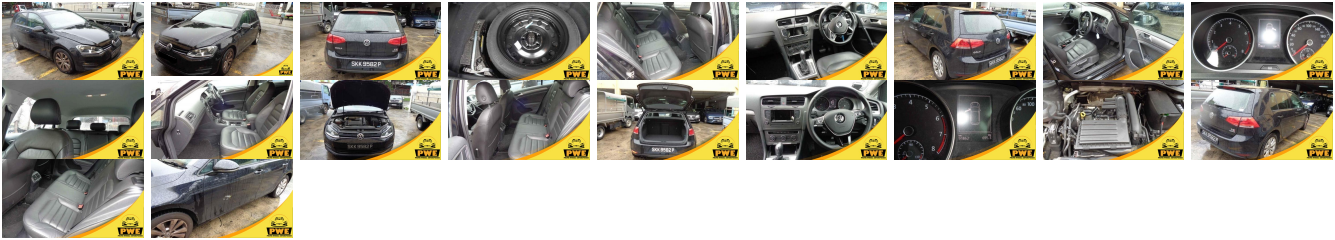

Vehicle Information

PWE 1703

VOLKSWAGEN

First Registration Year: 2013-09
Manufacture Year: 2013-09

Model: GOLF A7 **Chassis No:** WVWZZZAUZEW **Transmission:** Automatic **Exterior:**
Grade: 4.5 **Engine:** **Mileage:** 92,000 **Interior:**
Fuel: Petrol **Seats:** 5 **Engine Capacity:** 1,500
Drive Train: 2WD **Color:** BLACK

Vehicle Options:

Pwr Steering	Pwr Wind	Pwr Mirrors	Center Lock
Air Cond	Reverse Camera	Pwr Slide Door	Easy Closer
Cruise Control	ABS	Air Bag	Fog Lamps
HID Head Lamps	LED Head Lamps	Spare Key	Remote Key
Push Start	Seat Heater	Pwr Seat	Leather Seat
Floor Mat	Sun Roof	Alloy Wheels	Grill Guard
Rear Wiper	Rear Spoiler	Stereo	Navi/TV
Car CD	Car MD	AUX	Spare Tire
Spare Tire Case	Puncture Repairing Kit	Tool	Jack
Operators Manual	Maint. Record		