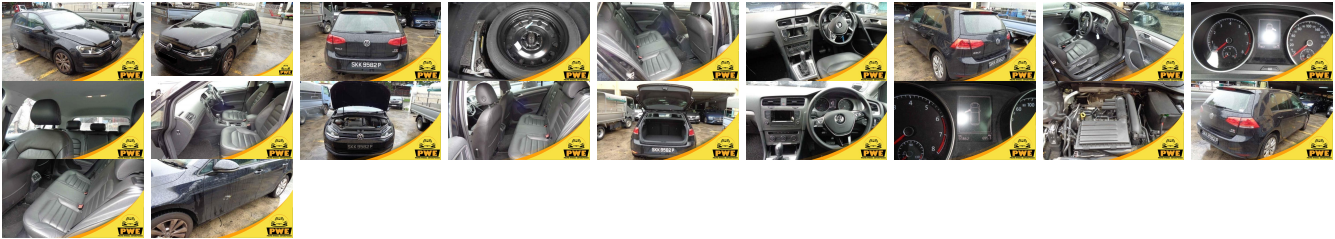

Vehicle Information

PWE 1703

VOLKSWAGEN

First Registration Year: 2013-09
Manufacture Year: 2013-09

Model: GOLF A7 **Chassis No:** WVVZZZAUZEW **Transmission:** Automatic **Exterior:**
Grade: 4.5 **Engine:** **Mileage:** 92,000 **Interior:**
Fuel: Petrol **Seats:** 5 **Engine Capacity:** 1,500
Drive Train: 2WD **Color:** BLACK

Vehicle Options:

Pwr Steering	Pwr Wind	Pwr Mirrors	Center Lock
Air Cond	Reverse Camera	Pwr Slide Door	Easy Closer
Cruise Control	ABS	Air Bag	Fog Lamps
HID Head Lamps	LED Head Lamps	Spare Key	Remote Key
Push Start	Seat Heater	Pwr Seat	Leather Seat
Floor Mat	Sun Roof	Alloy Wheels	Grill Guard
Rear Wiper	Rear Spoiler	Stereo	Navi/TV
Car CD	Car MD	AUX	Spare Tire
Spare Tire Case	Puncture Repairing Kit	Tool	Jack
Operators Manual	Maint. Record		