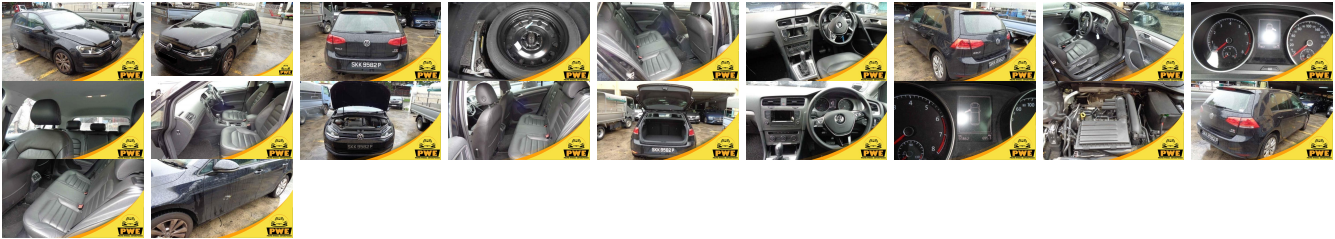

## Vehicle Information

PWE 1703

VOLKSWAGEN

First Registration Year: 2013-09  
 Manufacture Year: 2013-09

**Model:** GOLF A7      **Chassis No:** WVVZZZAUZEW      **Transmission:** Automatic      **Exterior:**  
**Grade:** 4.5      **Engine:**      **Mileage:** 92,000      **Interior:**  
**Fuel:** Petrol      **Seats:** 5      **Engine Capacity:** 1,500  
**Drive Train:** 2WD      **Color:** BLACK

## Vehicle Options:

Pwr Steering	Pwr Wind	Pwr Mirrors	Center Lock
Air Cond	Reverse Camera	Pwr Slide Door	Easy Closer
Cruise Control	ABS	Air Bag	Fog Lamps
HID Head Lamps	LED Head Lamps	Spare Key	Remote Key
Push Start	Seat Heater	Pwr Seat	Leather Seat
Floor Mat	Sun Roof	Alloy Wheels	Grill Guard
Rear Wiper	Rear Spoiler	Stereo	Navi/TV
Car CD	Car MD	AUX	Spare Tire
Spare Tire Case	Puncture Repairing Kit	Tool	Jack
Operators Manual	Maint. Record		