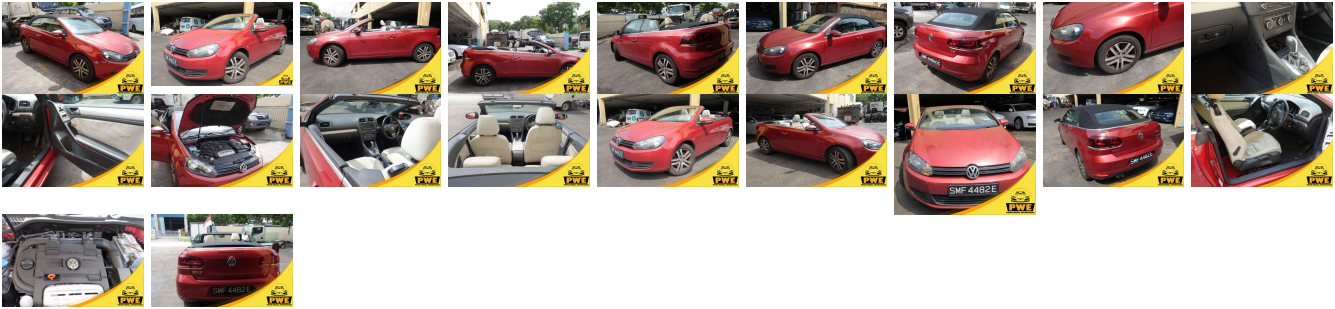

Vehicle Information

PWE 1702

VOLKSWAGEN

First Registration Year: 2012-08
Manufacture Year: 2012-08

Model: GOLF CABRIOLET **Chassis No:** WVVZZZ1KZDK **Transmission:** Automatic **Exterior:**
Grade: 4.5 **Engine:** **Mileage:** 6,300 **Interior:**
Fuel: Petrol **Seats:** 4 **Engine Capacity:** 1,500
Drive Train: 2WD **Color:** RED

Vehicle Options:

Pwr Steering	Pwr Wind	Pwr Mirrors	Center Lock
Air Cond	Reverse Camera	Pwr Slide Door	Easy Closer
Cruise Control	ABS	Air Bag	Fog Lamps
HID Head Lamps	LED Head Lamps	Spare Key	Remote Key
Push Start	Seat Heater	Pwr Seat	Leather Seat
Floor Mat	Sun Roof	Alloy Wheels	Grill Guard
Rear Wiper	Rear Spoiler	Stereo	Navi/TV
Car CD	Car MD	AUX	Spare Tire
Spare Tire Case	Puncture Repairing Kit	Tool	Jack
Operators Manual	Maint. Record		