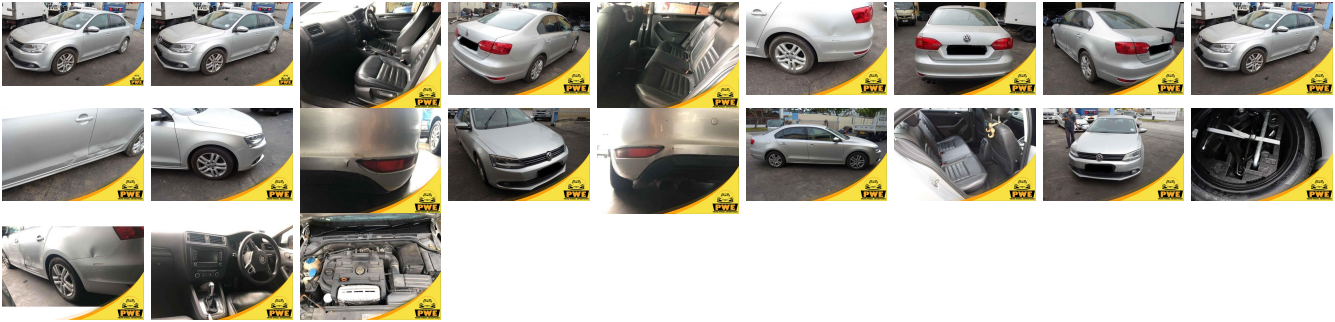

Vehicle Information

PWE 1705

VOLKSWAGEN

First Registration Year: 2011-02
Manufacture Year: 2011-02

Model: JETTA **Chassis No:** WVWZZZ16ZCM **Transmission:** Automatic **Exterior:**
Grade: 4.5 **Engine:** **Mileage:** 90,000 **Interior:**
Fuel: Petrol **Seats:** 5 **Engine Capacity:** 1,400
Drive Train: 2WD **Color:** SILVER

Vehicle Options:

Pwr Steering	Pwr Wind	Pwr Mirrors	Center Lock
Air Cond	Reverse Camera	Pwr Slide Door	Easy Closer
Cruise Control	ABS	Air Bag	Fog Lamps
HID Head Lamps	LED Head Lamps	Spare Key	Remote Key
Push Start	Seat Heater	Pwr Seat	Leather Seat
Floor Mat	Sun Roof	Alloy Wheels	Grill Guard
Rear Wiper	Rear Spoiler	Stereo	Navi/TV
Car CD	Car MD	AUX	Spare Tire
Spare Tire Case	Puncture Repairing Kit	Tool	Jack
Operators Manual	Maint. Record		