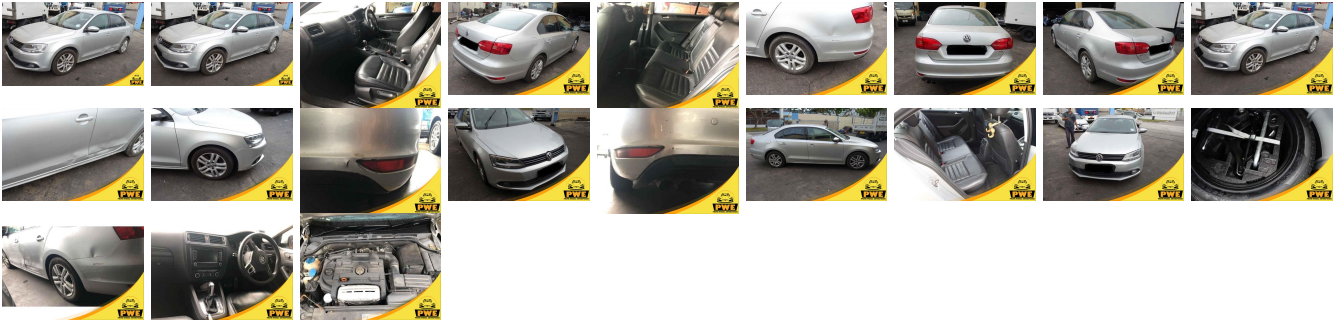

## Vehicle Information

PWE 1705

VOLKSWAGEN

**First Registration Year:** 2011-02  
**Manufacture Year:** 2011-02

**Model:** JETTA      **Chassis No:** WVWZZZ16ZCM      **Transmission:** Automatic      **Exterior:**  
**Grade:** 4.5      **Engine:**      **Mileage:** 90,000      **Interior:**  
**Fuel:** Petrol      **Seats:** 5      **Engine Capacity:** 1,400  
**Drive Train:** 2WD      **Color:** SILVER

## Vehicle Options:

Pwr Steering	Pwr Wind	Pwr Mirrors	Center Lock
Air Cond	Reverse Camera	Pwr Slide Door	Easy Closer
Cruise Control	ABS	Air Bag	Fog Lamps
HID Head Lamps	LED Head Lamps	Spare Key	Remote Key
Push Start	Seat Heater	Pwr Seat	Leather Seat
Floor Mat	Sun Roof	Alloy Wheels	Grill Guard
Rear Wiper	Rear Spoiler	Stereo	Navi/TV
Car CD	Car MD	AUX	Spare Tire
Spare Tire Case	Puncture Repairing Kit	Tool	Jack
Operators Manual	Maint. Record		