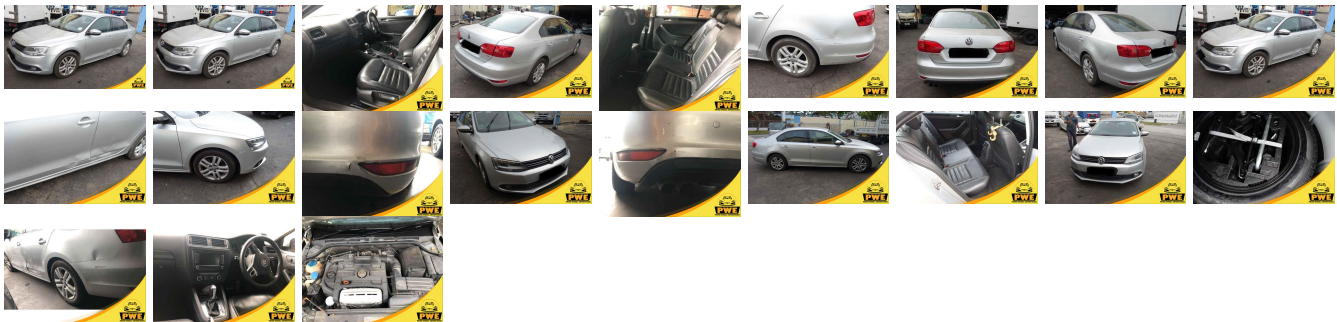

**Vehicle Information**

**PWE 1705**

**VOLKSWAGEN**

**First Registration Year:** 2011-02  
**Manufacture Year:** 2011-02

**Model:** JETTA      **Chassis No:** WVWZZZ16ZCM      **Transmission:** Automatic      **Exterior:**  
**Grade:** 4.5      **Engine:**      **Mileage:** 90,000      **Interior:**  
**Fuel:** Petrol      **Seats:** 5      **Engine Capacity:** 1,400  
**Drive Train:** 2WD      **Color:** SILVER

**Vehicle Options:**

Pwr Steering	Pwr Wind	Pwr Mirrors	Center Lock
Air Cond	Reverse Camera	Pwr Slide Door	Easy Closer
Cruise Control	ABS	Air Bag	Fog Lamps
HID Head Lamps	LED Head Lamps	Spare Key	Remote Key
Push Start	Seat Heater	Pwr Seat	Leather Seat
Floor Mat	Sun Roof	Alloy Wheels	Grill Guard
Rear Wiper	Rear Spoiler	Stereo	Navi/TV
Car CD	Car MD	AUX	Spare Tire
Spare Tire Case	Puncture Repairing Kit	Tool	Jack
Operators Manual	Maint. Record		