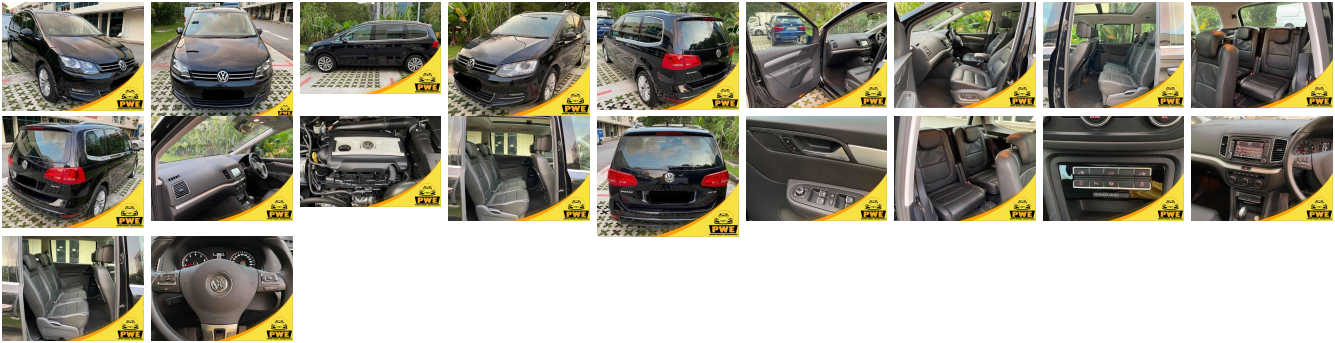

Vehicle Information

PWE 1706

VOLKSWAGEN

First Registration Year: 2014-11
Manufacture Year: 2014-11

Model: SHARAN **Chassis No:** WVWZZZ7NZFV **Transmission:** Automatic **Exterior:**
Grade: 4.5 **Engine:** **Mileage:** 46,300 **Interior:**
Fuel: Petrol **Seats:** 7 **Engine Capacity:** 2,000
Drive Train: 2WD **Color:** BLACK

Vehicle Options:

Pwr Steering	Pwr Wind	Pwr Mirrors	Center Lock
Air Cond	Reverse Camera	Pwr Slide Door	Easy Closer
Cruise Control	ABS	Air Bag	Fog Lamps
HID Head Lamps	LED Head Lamps	Spare Key	Remote Key
Push Start	Seat Heater	Pwr Seat	Leather Seat
Floor Mat	Sun Roof	Alloy Wheels	Grill Guard
Rear Wiper	Rear Spoiler	Stereo	Navi/TV
Car CD	Car MD	AUX	Spare Tire
Spare Tire Case	Puncture Repairing Kit	Tool	Jack
Operators Manual	Maint. Record		