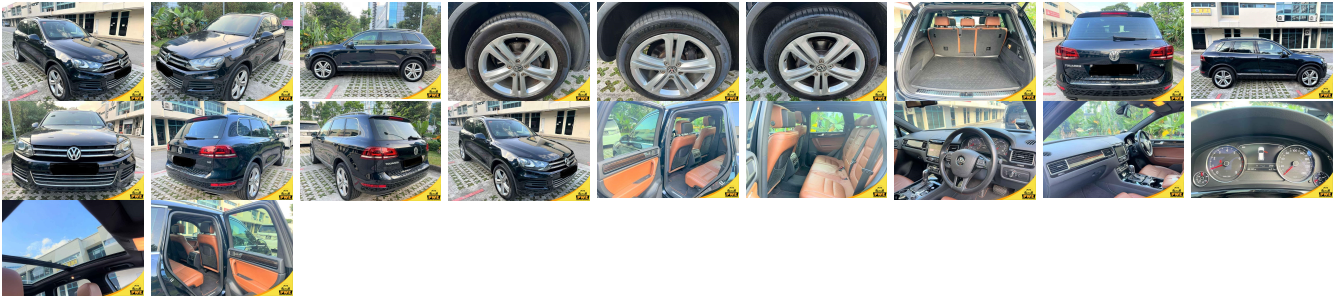

Vehicle Information

PWE 1701

VOLKSWAGEN

First Registration Year: 2014-01
 Manufacture Year: 2014-01

Model: TOUAREG **Chassis No:** WVGZZZ7PZED019444 **Transmission:** Automatic **Exterior:**
Grade: 4.5 **Engine:** **Mileage:** 63,250 **Interior:**
Fuel: Petrol **Seats:** 5 **Engine Capacity:** 3,600
Drive Train: 2WD **Color:** BLACK

Vehicle Options:

Pwr Steering	Pwr Wind	Pwr Mirrors	Center Lock
Air Cond	Reverse Camera	Pwr Slide Door	Easy Closer
Cruise Control	ABS	Air Bag	Fog Lamps
HID Head Lamps	LED Head Lamps	Spare Key	Remote Key
Push Start	Seat Heater	Pwr Seat	Leather Seat
Floor Mat	Sun Roof	Alloy Wheels	Grill Guard
Rear Wiper	Rear Spoiler	Stereo	Navi/TV
Car CD	Car MD	AUX	Spare Tire
Spare Tire Case	Puncture Repairing Kit	Tool	Jack
Operators Manual	Maint. Record		