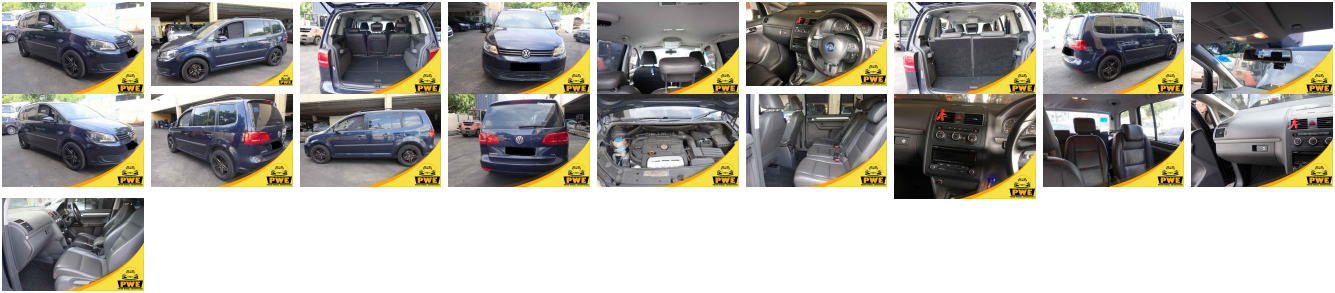

## Vehicle Information

PWE 1704

VOLKSWAGEN

**First Registration Year:** 2012-09  
**Manufacture Year:** 2012-09

**Model:** TOURAN      **Chassis No:** WVGZZZ1TZDW844444      **Transmission:** Automatic      **Exterior:**  
**Grade:** 4.5      **Engine:**      **Mileage:** 88,500      **Interior:**  
**Fuel:** Petrol      **Seats:** 7      **Engine Capacity:** 1,400  
**Drive Train:** 2WD      **Color:** BLUE

## Vehicle Options:

Pwr Steering	Pwr Wind	Pwr Mirrors	Center Lock
Air Cond	Reverse Camera	Pwr Slide Door	Easy Closer
Cruise Control	ABS	Air Bag	Fog Lamps
HID Head Lamps	LED Head Lamps	Spare Key	Remote Key
Push Start	Seat Heater	Pwr Seat	Leather Seat
Floor Mat	Sun Roof	Alloy Wheels	Grill Guard
Rear Wiper	Rear Spoiler	Stereo	Navi/TV
Car CD	Car MD	AUX	Spare Tire
Spare Tire Case	Puncture Repairing Kit	Tool	Jack
Operators Manual	Maint. Record		