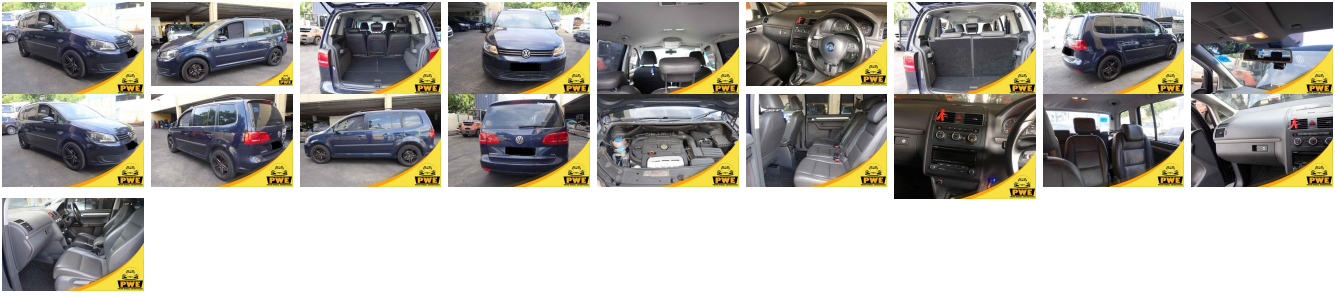

Vehicle Information

PWE 1704

VOLKSWAGEN

First Registration Year: 2012-09
Manufacture Year: 2012-09

Model: TOURAN **Chassis No:** WVGZZZ1TZDW844444 **Transmission:** Automatic **Exterior:**
Grade: 4.5 **Engine:** **Mileage:** 88,500 **Interior:**
Fuel: Petrol **Seats:** 7 **Engine Capacity:** 1,400
Drive Train: 2WD **Color:** BLUE

Vehicle Options:

Pwr Steering	Pwr Wind	Pwr Mirrors	Center Lock
Air Cond	Reverse Camera	Pwr Slide Door	Easy Closer
Cruise Control	ABS	Air Bag	Fog Lamps
HID Head Lamps	LED Head Lamps	Spare Key	Remote Key
Push Start	Seat Heater	Pwr Seat	Leather Seat
Floor Mat	Sun Roof	Alloy Wheels	Grill Guard
Rear Wiper	Rear Spoiler	Stereo	Navi/TV
Car CD	Car MD	AUX	Spare Tire
Spare Tire Case	Puncture Repairing Kit	Tool	Jack
Operators Manual	Maint. Record		