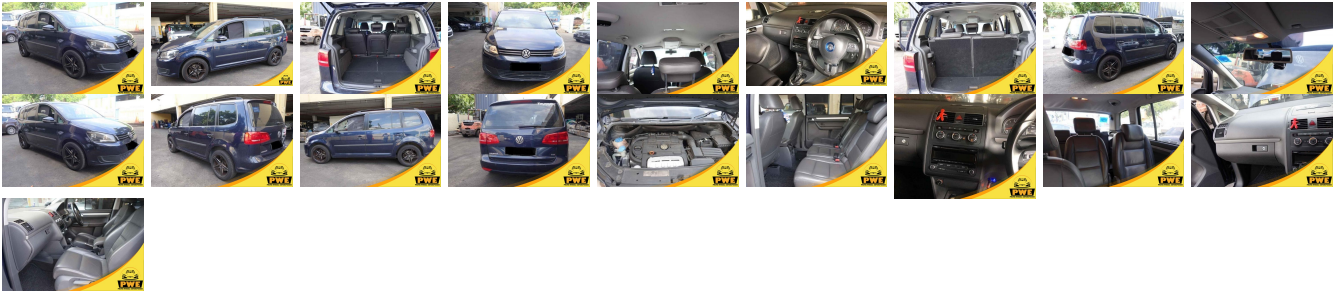

Vehicle Information

PWE 1704

VOLKSWAGEN

First Registration Year: 2012-09
Manufacture Year: 2012-09

Model: TOURAN **Chassis No:** WVGZZZ1TZDW*P* **Transmission:** Automatic **Exterior:**
Grade: 4.5 **Engine:** **Mileage:** 88,500 **Interior:**
Fuel: Petrol **Seats:** 7 **Engine Capacity:** 1,400
Drive Train: 2WD **Color:** BLUE

Vehicle Options:

Pwr Steering	Pwr Wind	Pwr Mirrors	Center Lock
Air Cond	Reverse Camera	Pwr Slide Door	Easy Closer
Cruise Control	ABS	Air Bag	Fog Lamps
HID Head Lamps	LED Head Lamps	Spare Key	Remote Key
Push Start	Seat Heater	Pwr Seat	Leather Seat
Floor Mat	Sun Roof	Alloy Wheels	Grill Guard
Rear Wiper	Rear Spoiler	Stereo	Navi/TV
Car CD	Car MD	AUX	Spare Tire
Spare Tire Case	Puncture Repairing Kit	Tool	Jack
Operators Manual	Maint. Record		