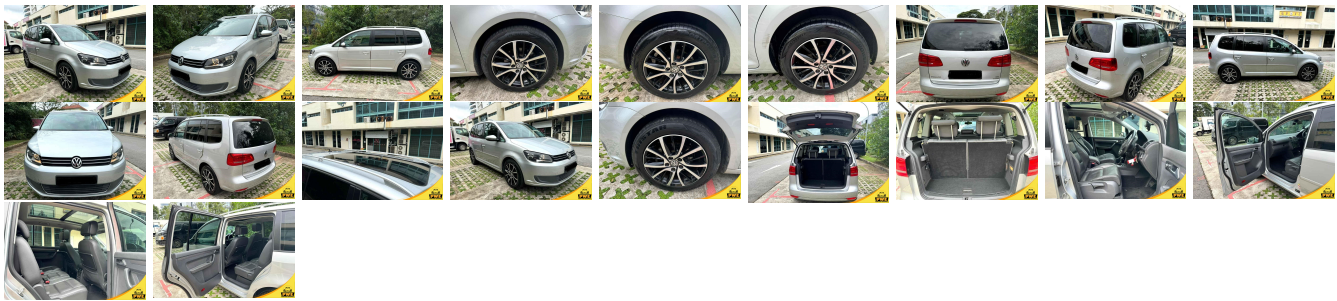

Vehicle Information

PWE 1699

VOLKSWAGEN

First Registration Year: 2014-01
Manufacture Year: 2014-01

Model: TOURAN **Chassis No:** WVGZZZ1TZEW*
Grade: 4.5 **Engine:** **Transmission:** Automatic **Exterior:**
Fuel: Diesel **Seats:** 7 **Mileage:** 55,250 **Interior:**
Drive Train: 2WD **Engine Capacity:** 1,600
Color: SILVER

Vehicle Options:

Pwr Steering	Pwr Wind	Pwr Mirrors	Center Lock
Air Cond	Reverse Camera	Pwr Slide Door	Easy Closer
Cruise Control	ABS	Air Bag	Fog Lamps
HID Head Lamps	LED Head Lamps	Spare Key	Remote Key
Push Start	Seat Heater	Pwr Seat	Leather Seat
Floor Mat	Sun Roof	Alloy Wheels	Grill Guard
Rear Wiper	Rear Spoiler	Stereo	Navi/TV
Car CD	Car MD	AUX	Spare Tire
Spare Tire Case	Puncture Repairing Kit	Tool	Jack
Operators Manual	Maint. Record		