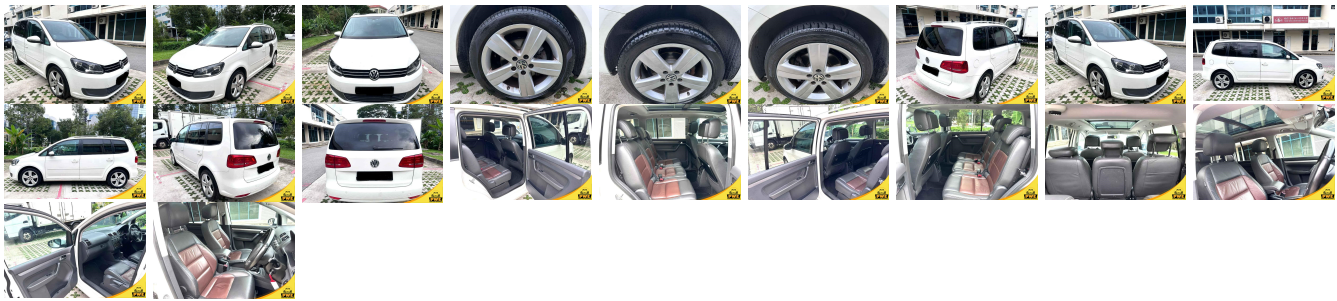

Vehicle Information

PWE 1700

VOLKSWAGEN

First Registration Year: 2014-01
Manufacture Year: 2014-01

Model: TOURAN **Chassis No:** WVGZZZ1TZEW*
Grade: 4.5 **Engine:** **Transmission:** Automatic **Exterior:**
Fuel: Petrol **Seats:** 7 **Mileage:** 58,000 **Interior:**
Drive Train: 2WD **Engine Capacity:** 1,600
Color: WHITE

Vehicle Options:

Pwr Steering	Pwr Wind	Pwr Mirrors	Center Lock
Air Cond	Reverse Camera	Pwr Slide Door	Easy Closer
Cruise Control	ABS	Air Bag	Fog Lamps
HID Head Lamps	LED Head Lamps	Spare Key	Remote Key
Push Start	Seat Heater	Pwr Seat	Leather Seat
Floor Mat	Sun Roof	Alloy Wheels	Grill Guard
Rear Wiper	Rear Spoiler	Stereo	Navi/TV
Car CD	Car MD	AUX	Spare Tire
Spare Tire Case	Puncture Repairing Kit	Tool	Jack
Operators Manual	Maint. Record		