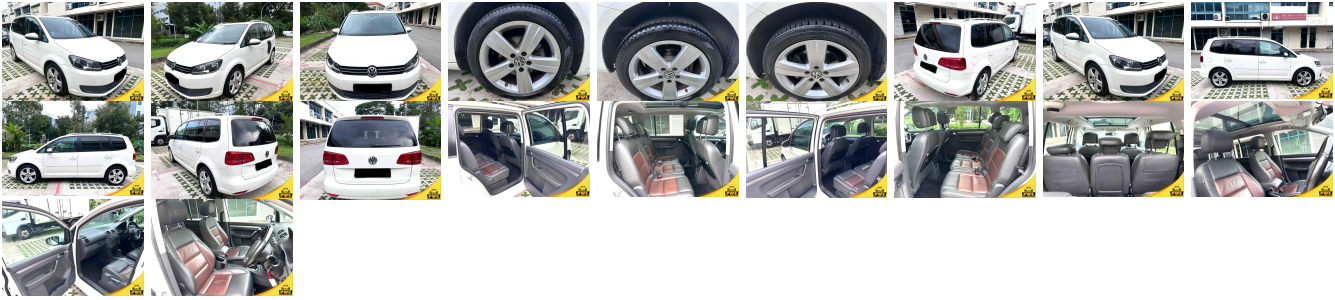

Vehicle Information

PWE 1700

VOLKSWAGEN

First Registration Year: 2014-01
Manufacture Year: 2014-01

Model: TOURAN **Chassis No:** WVGZZZITZEW*F***8 **Transmission:** Automatic **Exterior:**
Grade: 4.5 **Engine:** **Mileage:** 58,000 **Interior:**
Fuel: Petrol **Seats:** 7 **Engine Capacity:** 1,600
Drive Train: 2WD **Color:** WHITE

Vehicle Options:

Pwr Steering	Pwr Wind	Pwr Mirrors	Center Lock
Air Cond	Reverse Camera	Pwr Slide Door	Easy Closer
Cruise Control	ABS	Air Bag	Fog Lamps
HID Head Lamps	LED Head Lamps	Spare Key	Remote Key
Push Start	Seat Heater	Pwr Seat	Leather Seat
Floor Mat	Sun Roof	Alloy Wheels	Grill Guard
Rear Wiper	Rear Spoiler	Stereo	Navi/TV
Car CD	Car MD	AUX	Spare Tire
Spare Tire Case	Puncture Repairing Kit	Tool	Jack
Operators Manual	Maint. Record		